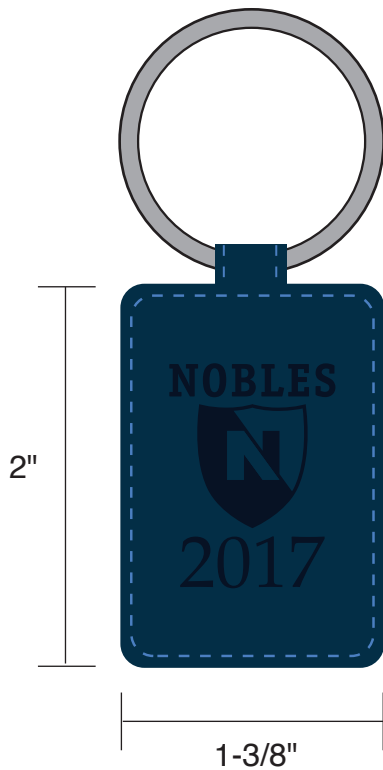

Customer Service E-mail: service@garrettspecialties.com

Order#: 124344

Product: Limelight Rectangular Key Fob - Blue

Item #: 1097-303109

Imprint Method: Debossed on the One Side

REVISED

Nobles and Sheild enlarged per customer instruction.

"for measurement only - logo will be imprinted center position on item (see template layout)"

Artwork shown @ 100%

Dotted line is for FPO (FOR POSITION ONLY to show imprint area

*****IMPORTANT INFORMATION*** (PLEASE READ)**