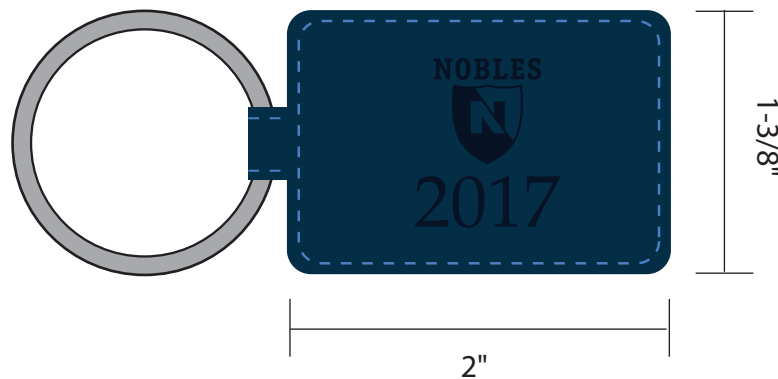

Customer Service E-mail: service@garrettspecialties.com

Order#: 124344

Product: Limelight Rectangular Key Fob - Blue

Item #: 1097-303109

Imprint Method: Debossed on the One Side

NOTE:
"Nobles" was enlarged for legibility.

**"for measurement only - logo will be imprinted center position on item
(see template layout)"**

Artwork shown @ 100%

**Dotted line is for FPO (FOR POSITION ONLY
to show imprint area**

*****IMPORTANT INFORMATION*** (PLEASE READ)**