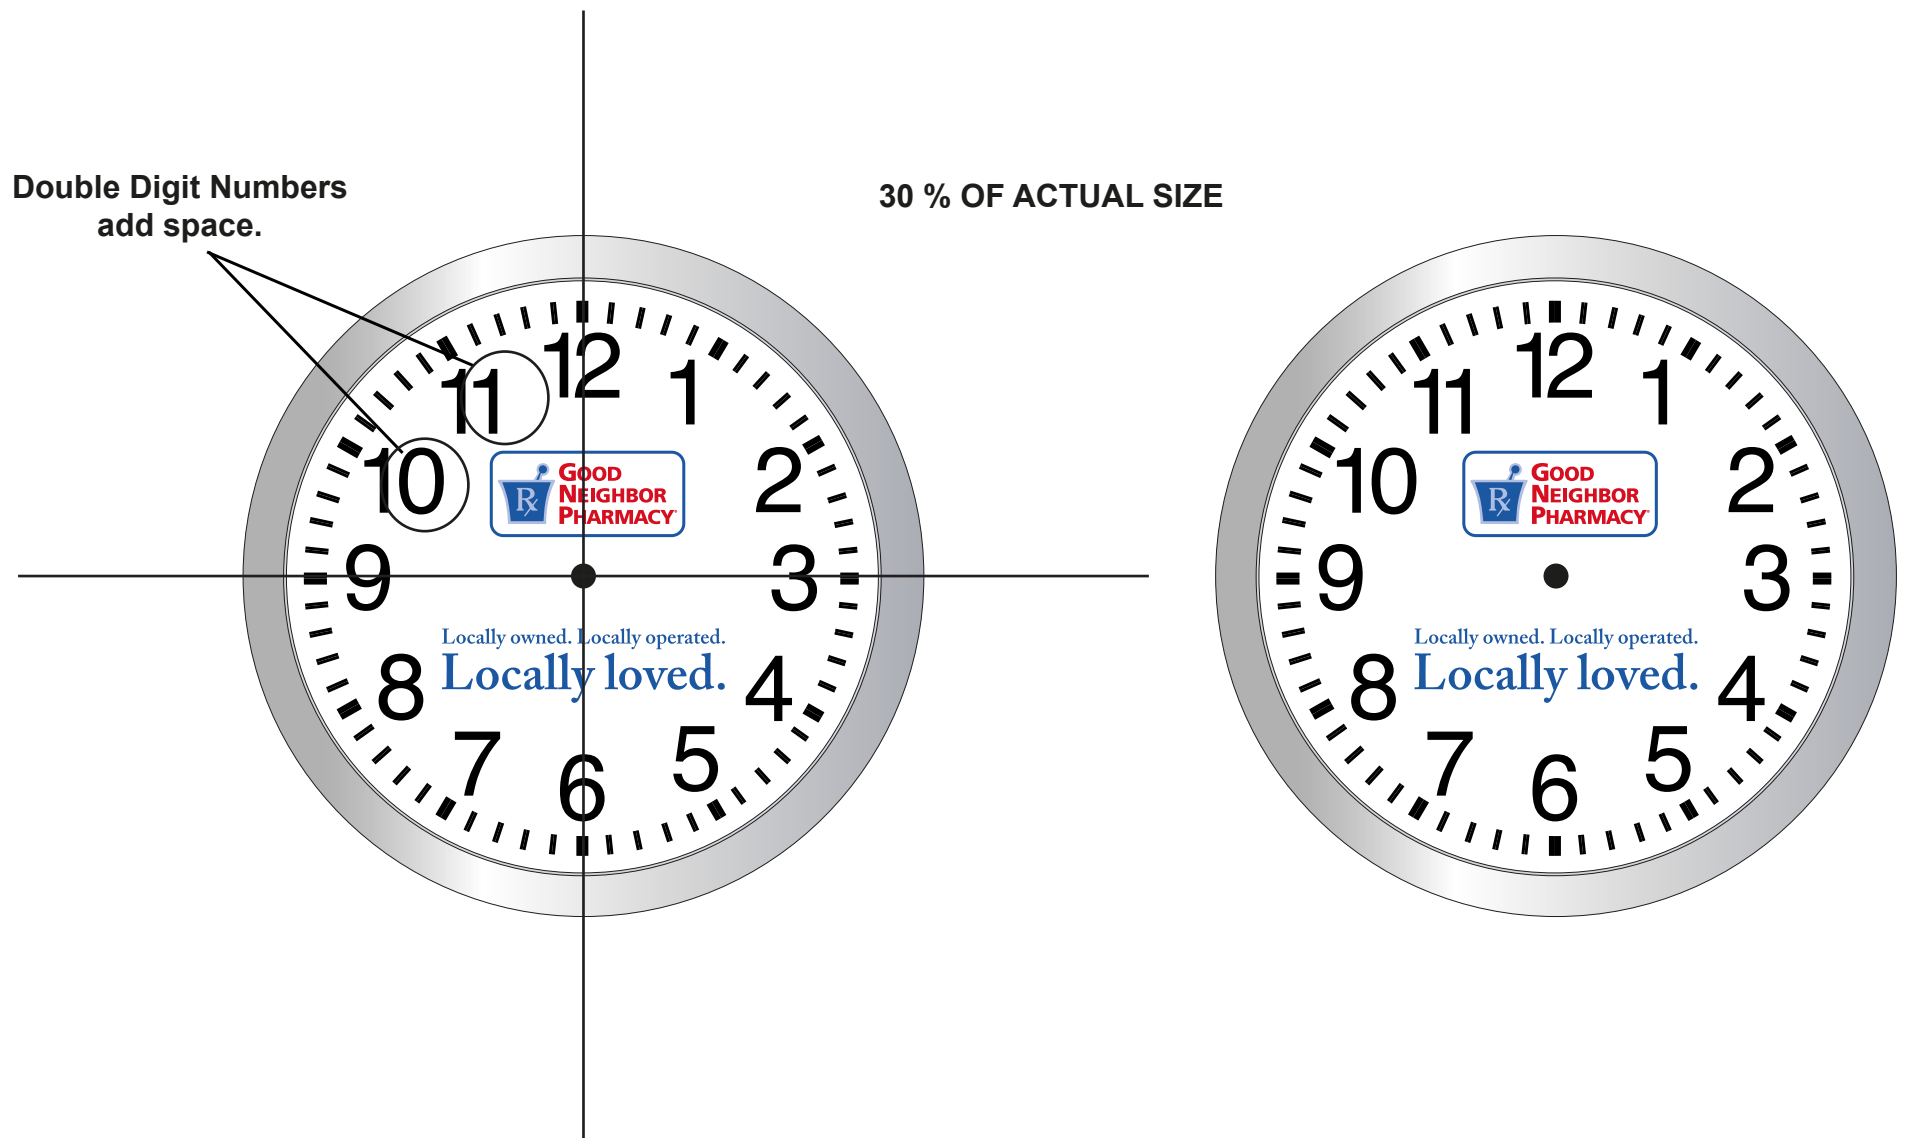

Order#: 124318
Product: Slim Wall Clock 12 inch - Silver
Item #: 1087-300940
Imprint Method: 4 Color Process on the Face

*****IMPORTANT INFORMATION*** (PLEASE READ)**

Please proof carefully for spelling errors, omissions, and layout accuracy. It is your responsibility to correct any errors. Garrett Specialties assumes no responsibility for errors after a proof has been authorized to print. Please note changes or revisions to your proof from your original instructions may cause revision in your ship date. Delays in paper proof approval also may require a change in your schedule ship dates. Occasionally, some fax machines may distort the image. Please pay close attention to numbers.