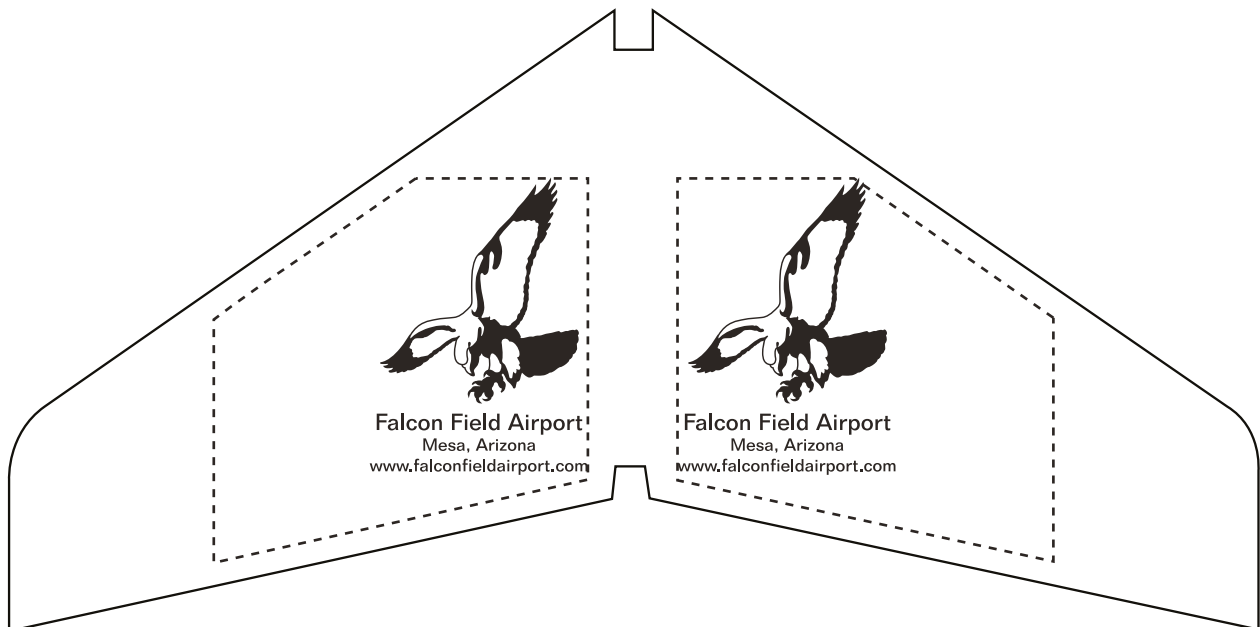

Customer Service E-mail: service@garrettspecialties.com

Order#: 124315

Product: Zoom Gliderz

Item #: 1064-305474

Imprint Method: Screen Print on the One Wing - Black

IMPRINT: The imprint window size is 2" x 1 5/8" and is represented by dotted line **ONLY SIMPLE BOLD TEXT AND LOGOS PRINT ON THIS PRODUCT.** Fine detail will not reproduce due to the porous substrate.