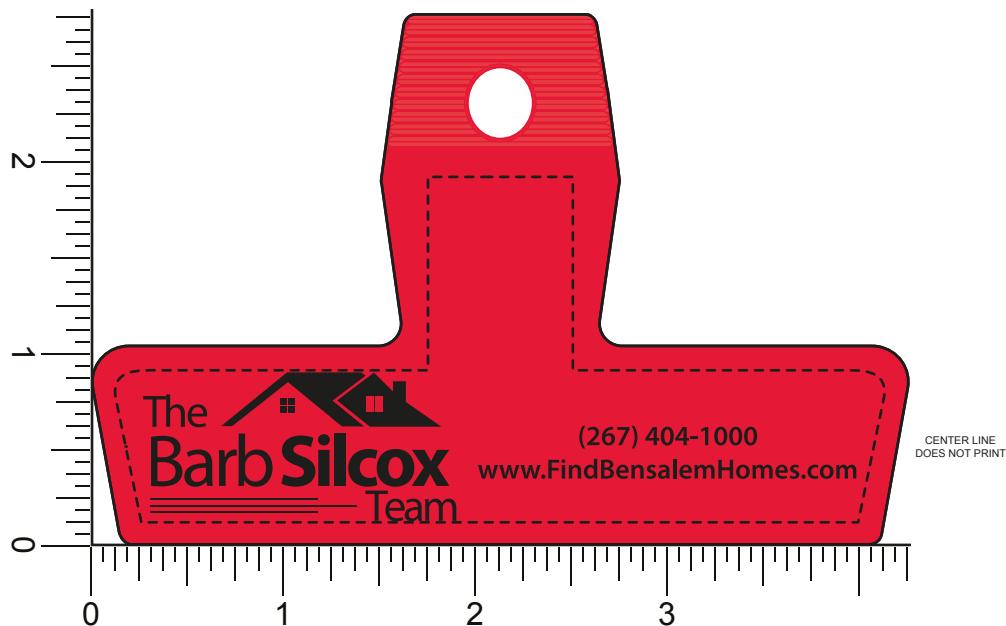

GARRETT SPECIALTIES

a promotional product company

eProof

2 Split Rock Drive Suite 11, Cherry Hill, NJ 08003

Telephone: 1-856 424-4818 or 1-800 320-1510

Fax: 1-856 424-5269

Hours of Operation: 9:00 - 5:30 pm Eastern, M - F

Customer Service E-mail: service@garrettspecialties.com

Order#: 124064

Product: Bag Clip - 4" - Translucent Red

Item #: 1116-303219

Imprint Method: Screen Print on the Base - Black

Template Shown at 100%
Border Does Not Print
Product Size: 4 1/4" W x 2 5/8" H
Base Imprint Area: 3/4" H x 3 3/4" W
Grip Imprint Area: 1" H x 3/4" W

NOTE: Artwork was sized to fit our
imprint area. Industry standard allows
1/16" movement in any direction

IMPORTANT INFORMATION (PLEASE READ)

Please proof carefully for spelling errors, omissions, and layout accuracy. It is your responsibility to correct any errors. Garrett Specialties assumes no responsibility for errors after a proof has been authorized to print. Please note changes or revisions to your proof from your original instructions may cause revision in your ship date. Delays in paper proof approval also may require a change in your schedule ship dates. Occasionally, some fax machines may distort the image. Please pay close attention to numbers.

It is imperative that you view your e-proof and submit your approval and/or changes promptly to maintain your anticipated delivery date.

Please keep in mind that this virtual proof is not a printed sample of your artwork on our product. The size and placement of the artwork may vary from this proof when actually printed on the product. Carefully review the attached proof for verification of copy & layout.

Due to inherent technical differences in color monitors, the imprint colors and product colors depicted in the attached proof will not resemble those in the final product. We make every effort to match requested custom colors, but cannot guarantee a 100% exact match. Imprints are applied using pad or screen inks. These inks are hand mixed as close as possible to the requested color but may vary 2 to 4 shades. For this reason an exact PMS match cannot be guaranteed.

Your order is ON HOLD until we receive an approval from you in reference to your artwork.