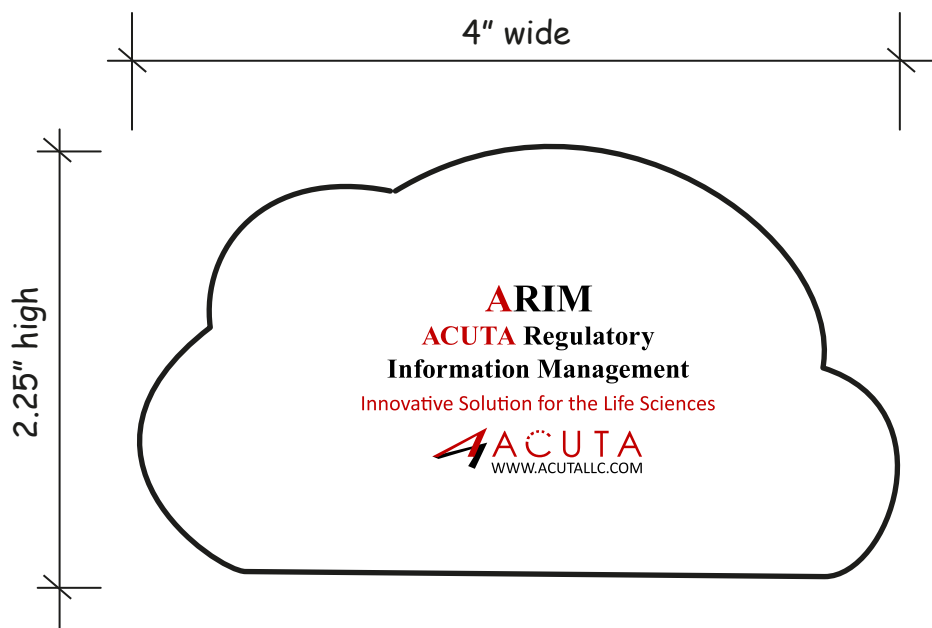

CAREFULLY REVIEW THE ARTWORK ATTACHED.

Order#: 124063

Product: Cloud Squeezies Stress Reliever - White

Item #: 1364-311324

Imprint Method: Screen Print on the Front - Black & Red 186

IMPORTANT INFORMATION (PLEASE READ)