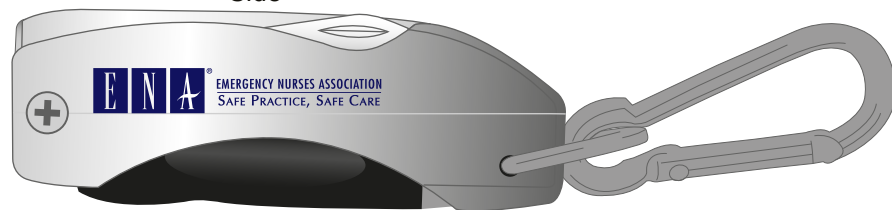

Customer Service E-mail: service@garrettspecialties.com

Order#: 124059

Product: The Everything Tool Key Chain - Silver

Item #: 1008-304529

Imprint Method: Screen Print on the First Side - PMS 2765

“®” WILL PRINT AS A DOT AT IMPRINT SIZE.

“EMERGENCY NURSES ASSOCIATION” WILL PRINT VERY SMALL BUT LEGIBLE AT IMPRINT SIZE. PLEASE ADVISE.

1.5 x .25

ACTUAL SIZE

The Everything Tool Key Chain
Side

IMPORTANT INFORMATION (PLEASE READ)

Please proof carefully for spelling errors, omissions, and layout accuracy. It is your responsibility to correct any errors. Garrett Specialties assumes no responsibility for errors after a proof has been authorized to print. Please note changes or revisions to your proof from your original instructions may cause revision in your ship date. Delays in paper proof approval also may require a change in your schedule ship dates. Occasionally, some fax machines may distort the image. Please pay close attention to numbers.