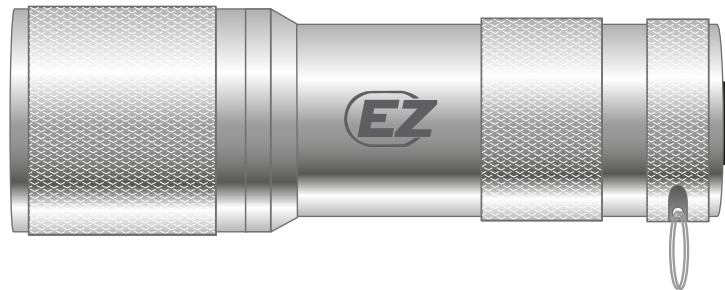

Customer Service E-mail: service@garrettspecialties.com

Order#: 124047

Product: Super Torch Gift Pack - Silver

Item #: 1087-106651

Imprint Method: Laser Engraved on the Flashlight Barrel

Actual Size of Imprint
Dotted Lines Do Not Print
5/16" H x 3/4" W