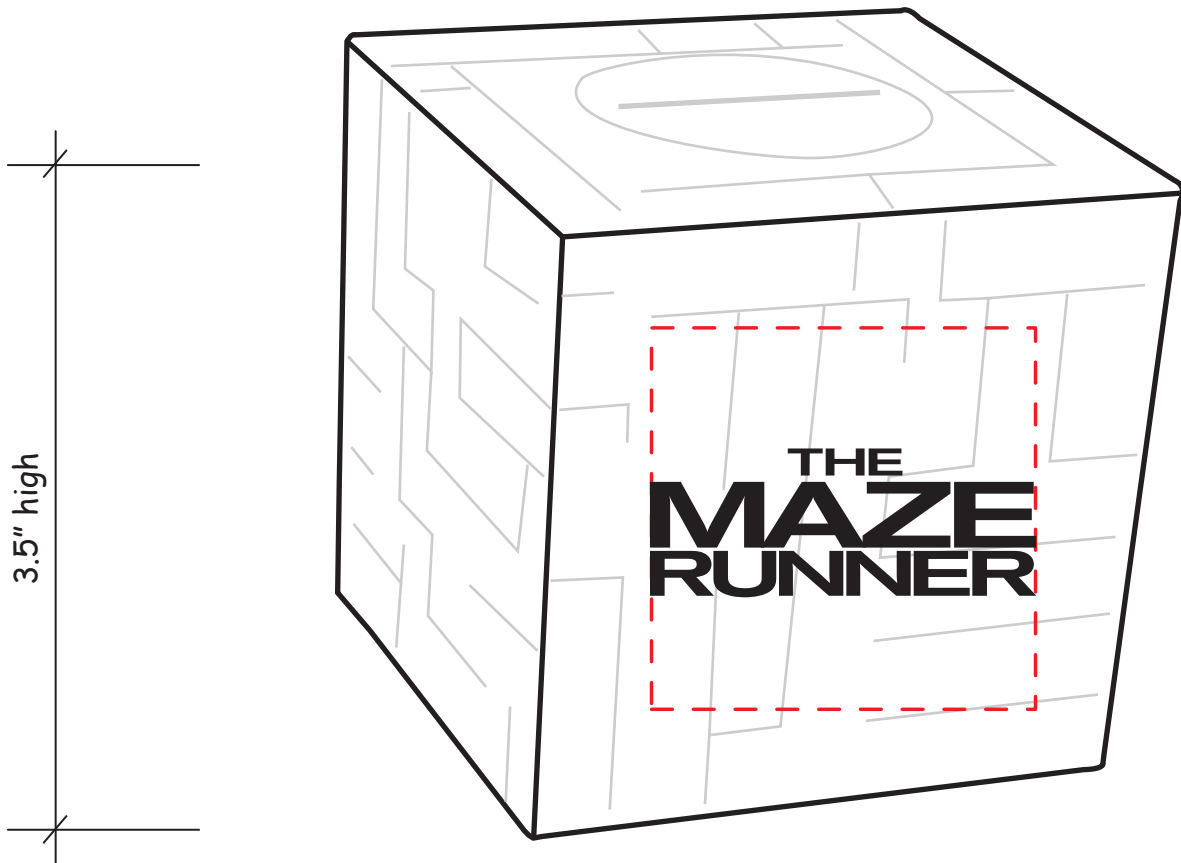

**Order#:** 124046

**Product:** Money Maze Cube Bank - Clear

**Item #:** 1364-311257

**Imprint Method:** Screen Print on the Side - Black

**\*\*\*IMPORTANT INFORMATION\*\*\* (PLEASE READ)**

Please proof carefully for spelling errors, omissions, and layout accuracy. It is your responsibility to correct any errors. Garrett Specialties assumes no responsibility for errors after a proof has been authorized to print. Please note changes or revisions to your proof from your original instructions may cause revision in your ship date. Delays in paper proof approval also may require a change in your schedule ship dates. Occasionally, some fax machines may distort the image. Please pay close attention to numbers.