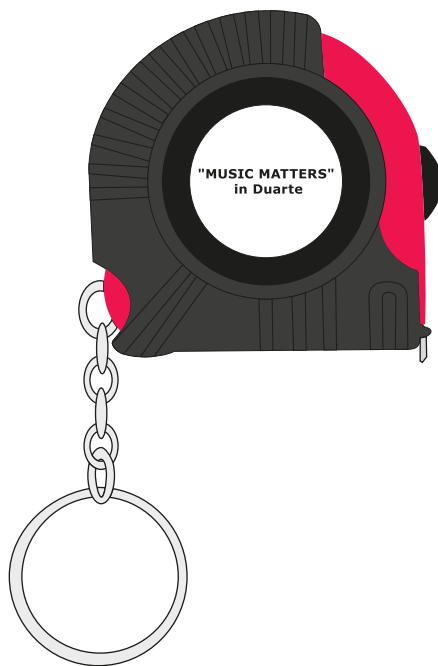

GARRETT SPECIALTIES

a promotional product company

eProof

2 Split Rock Drive Suite 11, Cherry Hill, NJ 08003

Telephone: 1-856 424-4818 or 1-800 320-1510

Fax: 1-856 424-5269

Hours of Operation: 9:00 - 5:30 pm Eastern, M - F

Customer Service E-mail: service@garrettspecialties.com

Order#: 123970

Product: Mini Tape Measure Keyring - Red

Item #: 1202-106818

Imprint Method: Vinyl-Full Color on the nyl-Full Color

Actual Size of Imprint
Dotted Lines Do Not Print
7/8" W dia

SCALE:100%

IMPORTANT INFORMATION (PLEASE READ)

Please proof carefully for spelling errors, omissions, and layout accuracy. It is your responsibility to correct any errors. Garrett Specialties assumes no responsibility for errors after a proof has been authorized to print. Please note changes or revisions to your proof from your original instructions may cause revision in your ship date. Delays in paper proof approval also may require a change in your schedule ship dates. Occasionally, some fax machines may distort the image. Please pay close attention to numbers.

It is imperative that you view your e-proof and submit your approval and/or changes promptly to maintain your anticipated delivery date.

Please keep in mind that this virtual proof is not a printed sample of your artwork on our product. The size and placement of the artwork may vary from this proof when actually printed on the product. Carefully review the attached proof for verification of copy & layout.

Due to inherent technical differences in color monitors, the imprint colors and product colors depicted in the attached proof will not resemble those in the final product. We make every effort to match requested custom colors, but cannot guarantee a 100% exact match. Imprints are applied using pad or screen inks. These inks are hand mixed as close as possible to the requested color but may vary 2 to 4 shades. For this reason an exact PMS match cannot be guaranteed.

Your order is ON HOLD until we receive an approval from you in reference to your artwork.