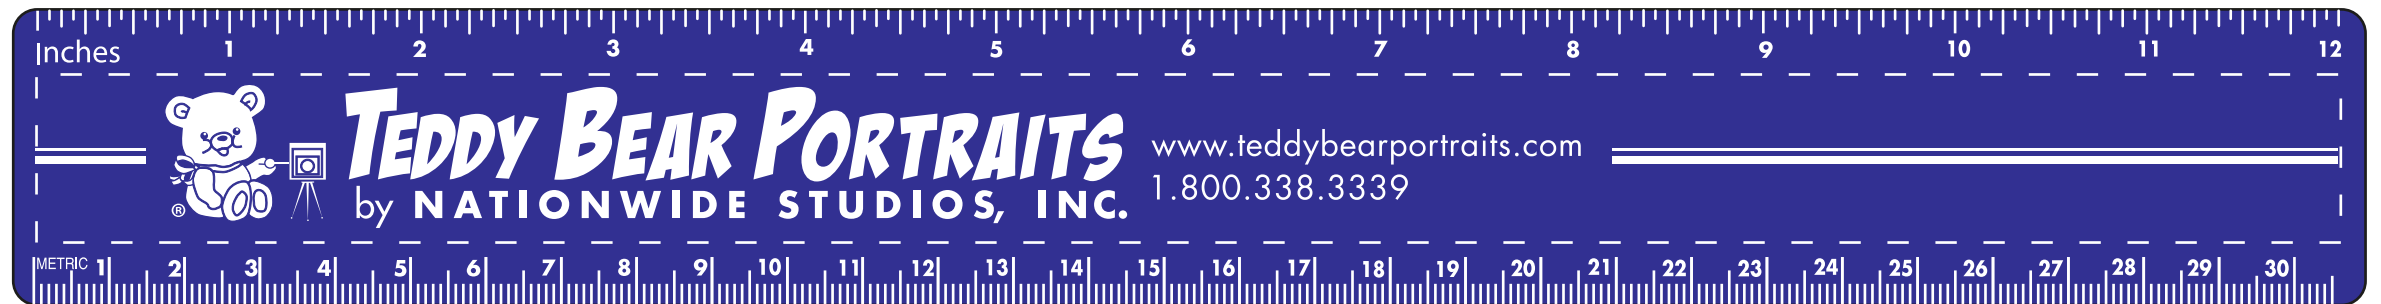

Template Shown at 80%
Border Does Not Print
Imprint Area 12" W x 7/8" H

NOTE: Artwork was sized to fit our
imprint area. Industry standard allows
1/16" movement in any direction

*** PROOF CAREFULLY * ***
Please check all spelling, logos and art
placement. *We are not responsible
for proofs approved with errors.*
Colors are approximate and will vary.

Order#: 123901

Product: Promotional Ruler - 12" - Translucent Violet

Item #: 1116-103217

Imprint Method: Screen Print on the Top on Rule Side - White

ART NOTES:

*BEAR OPENED UP TO REDUCE FILL IN.
*® ENLARGED TO PRINT.