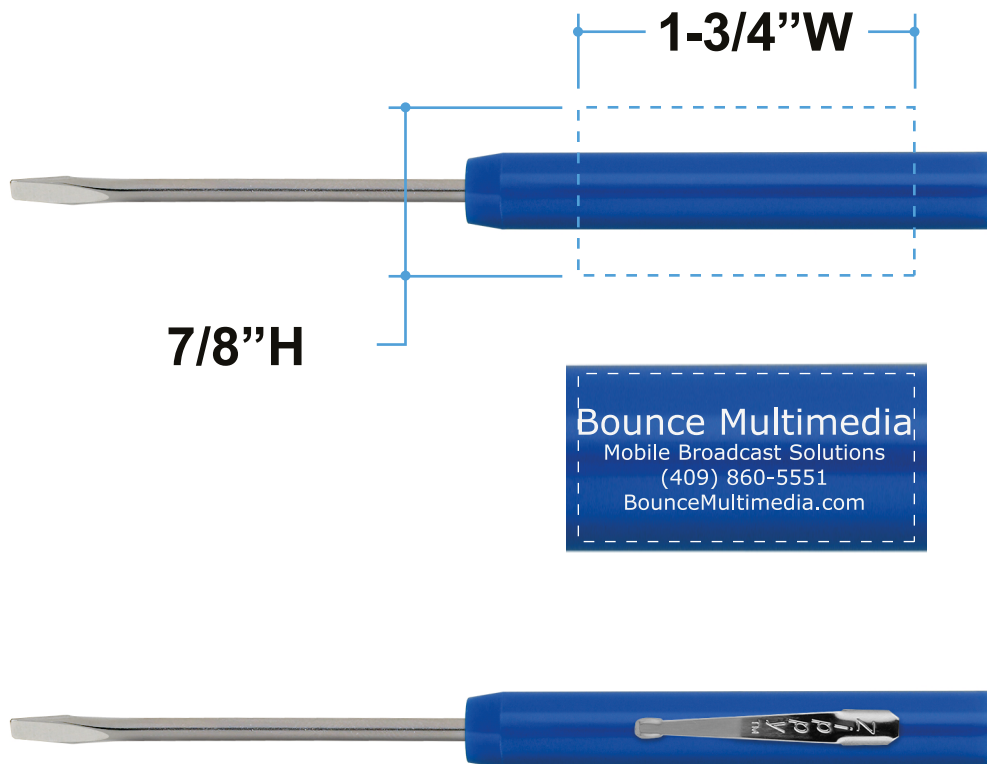

Customer Service E-mail: service@garrettspecialties.com

Order#: 123647

Product: Corn Plastic Flathead Screwdriver - Blue

Item #: 1215-301453

Imprint Method: Screen Print on the Handle - White

*****IMPORTANT INFORMATION*** (PLEASE READ)**