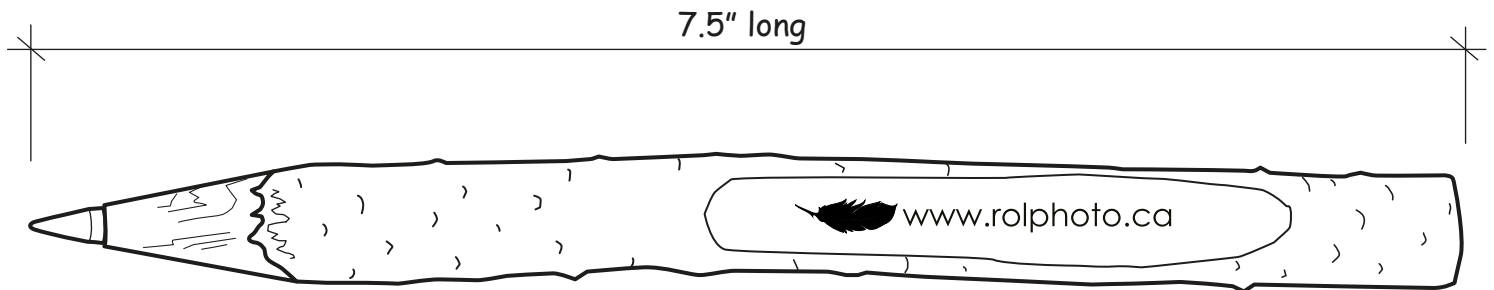

Customer Service E-mail: service@garrettspecialties.com

Order#: 123643

Product: Wooden Twig Pen with Bark

Item #: 1364-308095

Imprint Method: Laser Engraved

IMPORTANT INFORMATION (PLEASE READ)

Please proof carefully for spelling errors, omissions, and layout accuracy. It is your responsibility to correct any errors. Garrett Specialties assumes no responsibility for errors after a proof has been authorized to print. Please note changes or revisions to your proof from your original instructions may cause revision in your ship date. Delays in paper proof approval also may require a change in your schedule ship dates. Occasionally, some fax machines may distort the image. Please pay close attention to numbers.