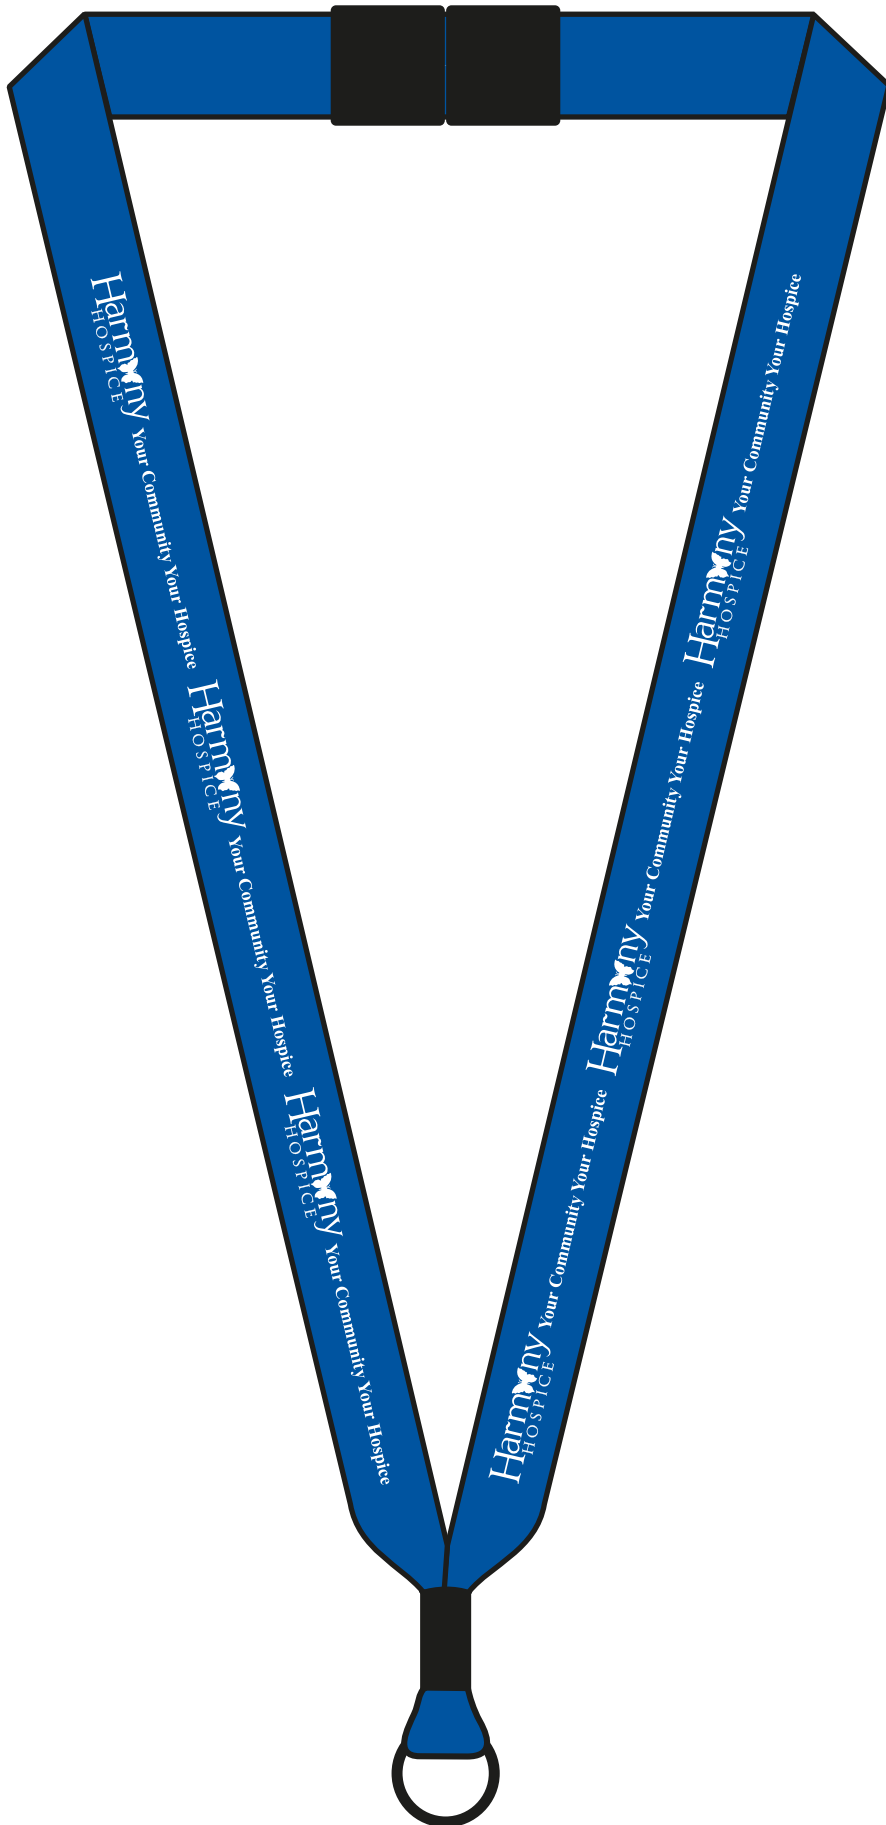

**Order#:** 123625

**Product:** Economy Polyester Lanyard with Metal Crimp and Metal Split-ring - Royal

**Item #:** 1250-301684

**Imprint Method:** Screen Print on the Front Side (Left and Right Panel) - White