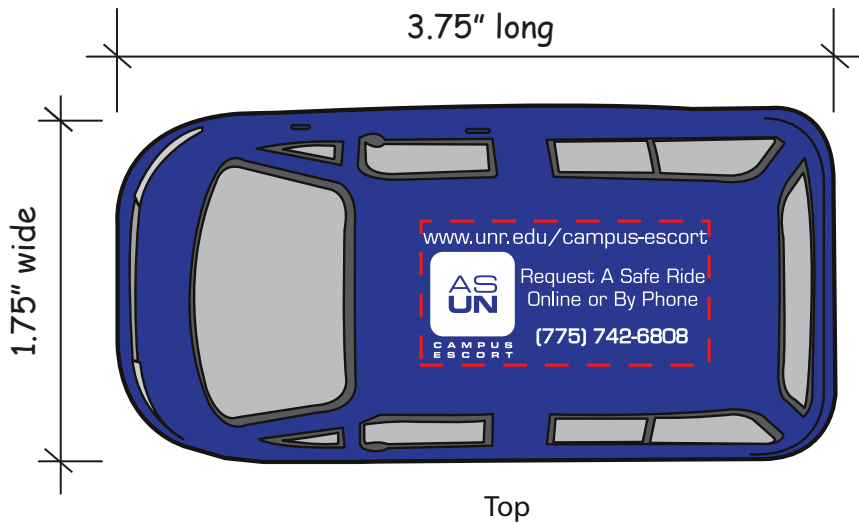

Customer Service E-mail: service@garrettspecialties.com

Order#: 123579

Product: Minivan Stress Reliever

Item #: 1364-308055

Imprint Method: Screen Print on the Roof - White

www.unr.edu/campus-escort

Request A Safe Ride
Online or By Phone