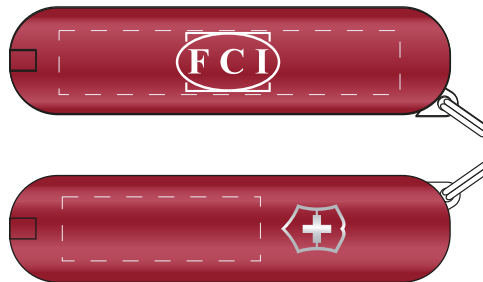

**Order#:** 123481

**Product:** Victorinox Classic Swiss Army Knife - Red

**Item #:** 1032-101543

**Imprint Method:** Pad print on the Front - White

Actual Size of Imprint  
Dotted Lines Do Not Print

Enlarged for Clarity