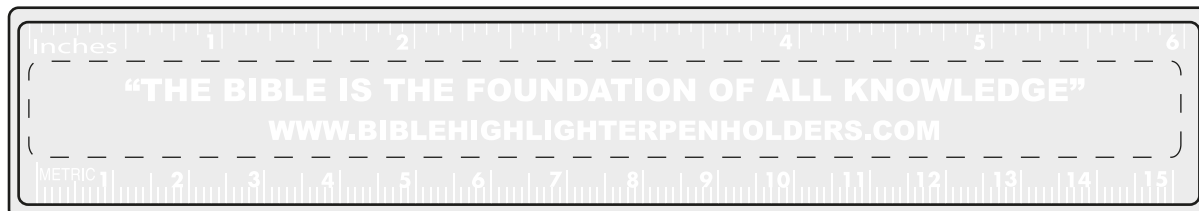

Customer Service E-mail: service@garrettspecialties.com

REVISED

Order#: 123444

Product: Promotional Ruler - 6" - Clear

Item #: 1116-303583

Imprint Method: Screen Print on the Front - White

Template Shown at 100%
Border Does Not Print
Imprint Area 6" W x 1/2" H

NOTE: Artwork was sized to fit our
imprint area. Industry standard allows
1/16" movement in any direction

IMPORTANT INFORMATION (PLEASE READ)

Please proof carefully for spelling errors, omissions, and layout accuracy. It is your responsibility to correct any errors. Garrett Specialties assumes no responsibility for errors after a proof has been authorized to print. Please note changes or revisions to your proof from your original instructions may cause revision in your ship date. Delays in paper proof approval also may require a change in your schedule ship dates. Occasionally, some fax machines may distort the image. Please pay close attention to numbers.