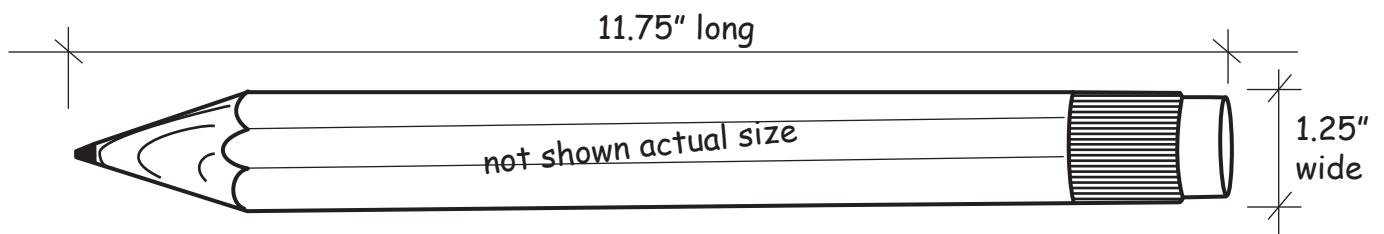

Customer Service E-mail: service@garrettspecialties.com

Order#: 123439

Product: Jumbo Pencil

Item #: 1364-308096

Imprint Method: Screen Print on the Barrel - Black

*****IMPORTANT INFORMATION*** (PLEASE READ)**