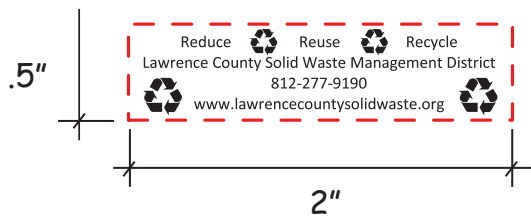

Customer Service E-mail: service@garrettspecialties.com

Order#: 123439

Product: Jumbo Pencil

Item #: 1364-308096

Imprint Method: Screen Print on the Barrel - Black

*****IMPORTANT INFORMATION*** (PLEASE READ)**