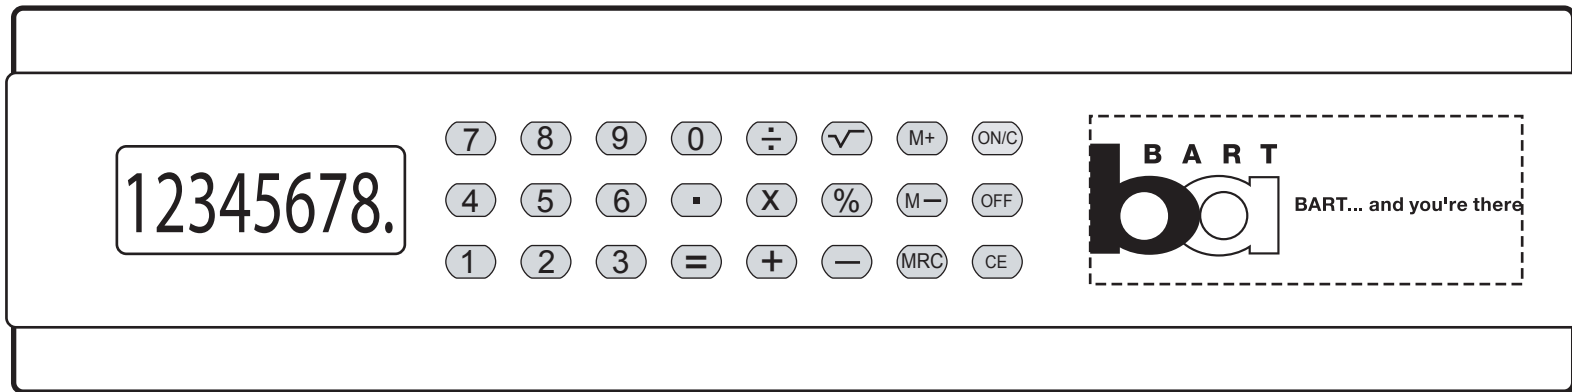

Order#: 123379
Product: Calculator Ruler
Item #: 1056-102782
Imprint Method: Pad Print - Navy Blue

Actual Size of Imprint
Dotted Lines Do Not Print
2.25" x .875"

*****IMPORTANT INFORMATION*** (PLEASE READ)**