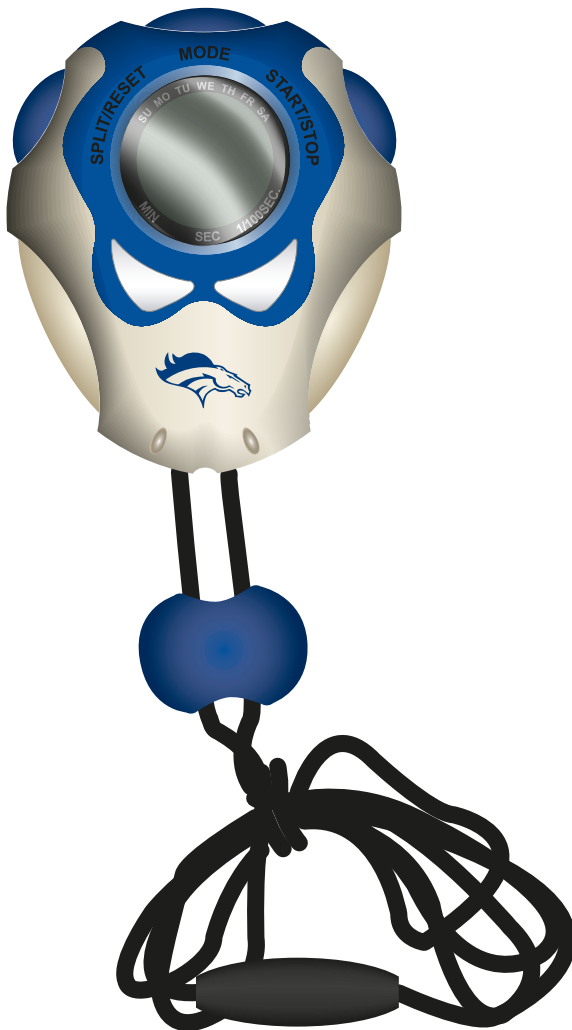

Customer Service E-mail: service@garrettspecialties.com

Order#: 123333

Product: Super Silver Stopwatch - Blue

Item #: 1087-306717

Imprint Method: Screen Print on the Front (Below display) - Navy Blue 281

100 % OF ACTUAL SIZE: