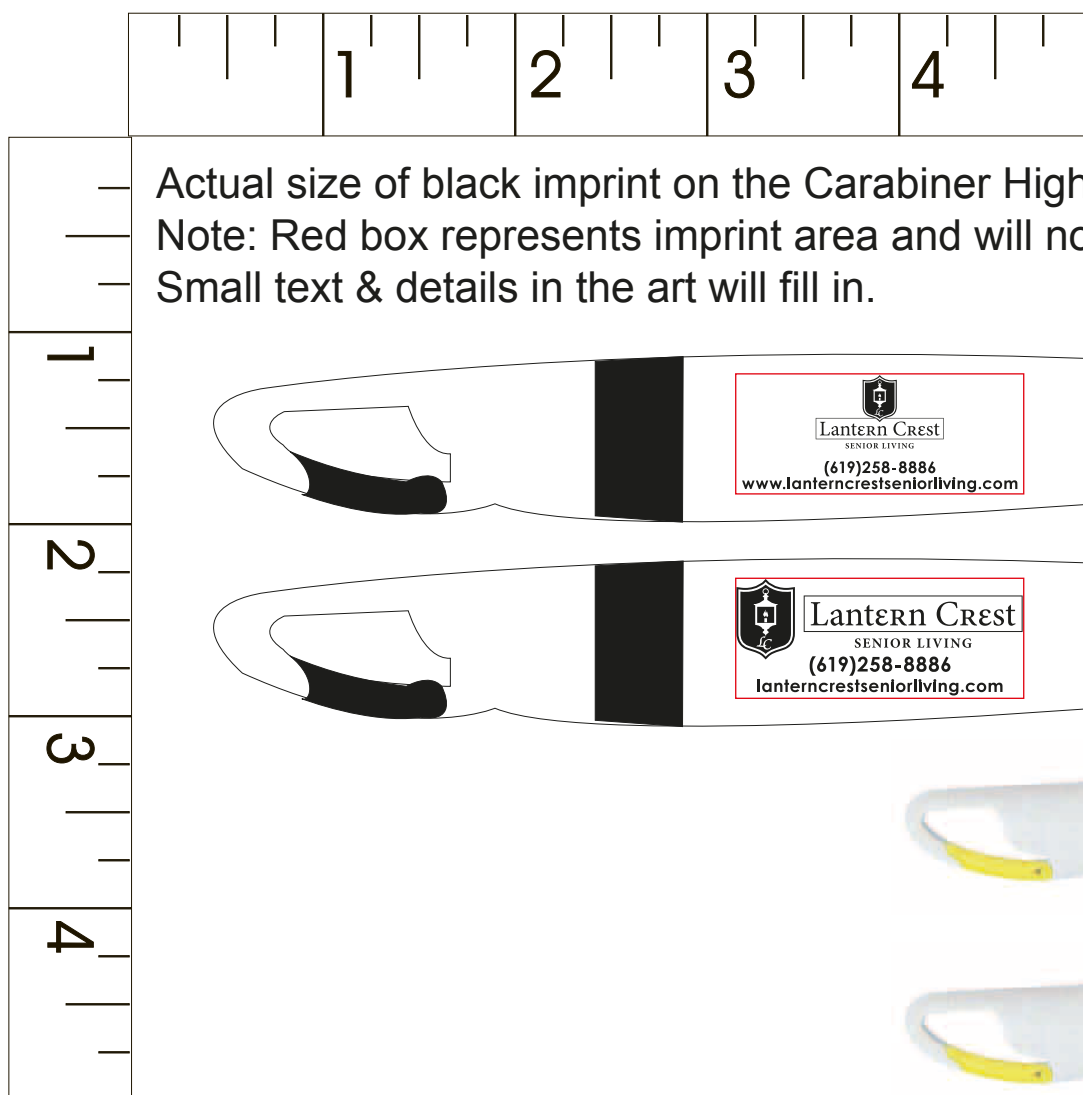

Customer Service E-mail: service@garrettspecialties.com

Order#: 123290

Product: Carabiner Highlighter - Yellow

Item #: 1280-304209

Imprint Method: Screen Print on the Barrel - Black

Actual Size of Imprint
Dotted Lines Do Not Print
1 1/2"w x 1/2"h

Actual size of black imprint on the Carabiner Highlighter in white/yellow.
Note: Red box represents imprint area and will not print.
Small text & details in the art will fill in.

Option - 1

Option - 2

Graphic is for placement only.