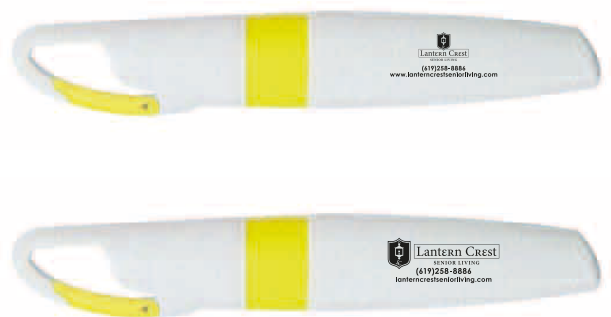

Customer Service E-mail: service@garrettspecialties.com

Order#: 123290

Product: Carabiner Highlighter - Yellow

Item #: 1280-304209

Imprint Method: Screen Print on the Barrel - Black

Actual Size of Imprint
Dotted Lines Do Not Print
1 1/2"w x 1/2"h

Actual size of black imprint on the Carabiner Highlighter in white/yellow.
Note: Red box represents imprint area and will not print.
Small text & details in the art will fill in.

Option - 1

Option - 2

Graphic is for placement only.