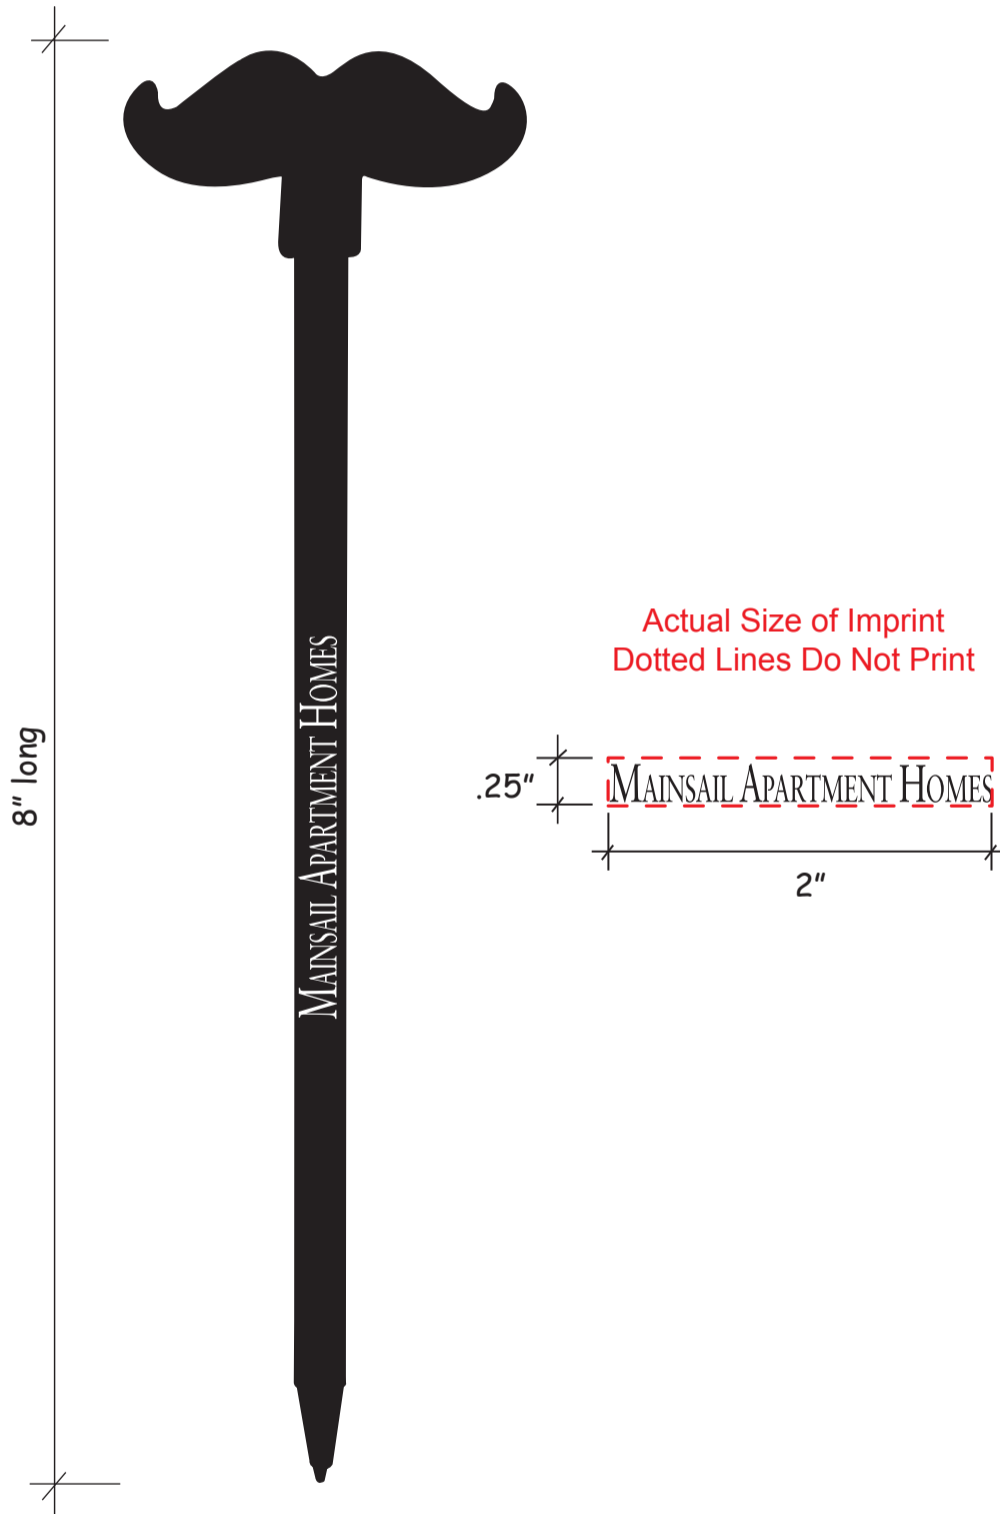

Customer Service E-mail: service@garrettspecialties.com

Order#: 123253

Product: Plastic Mustache Pens - Black

Item #: 1364-311205

Imprint Method: Screen Print on the Barrel - White

*****IMPORTANT INFORMATION*** (PLEASE READ)**