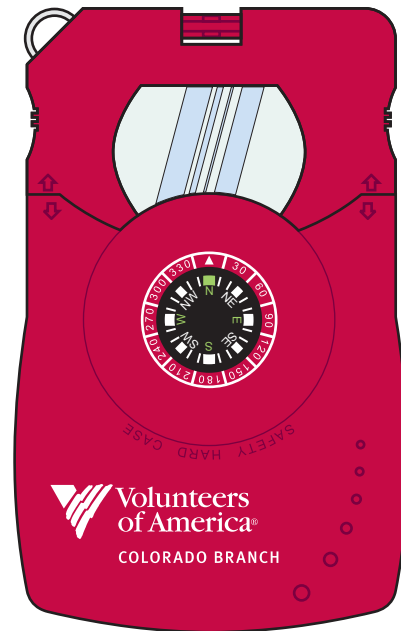

Customer Service E-mail: service@garrettspecialties.com

Order#: 123173

Product: 10-in-1 Compass Survival Card - Red

Item #: 1202-306658

Imprint Method: Screen Print on the Case - White

Actual Size of Imprint
Dotted Lines Do Not Print
1 1/4" W x 7/16" H