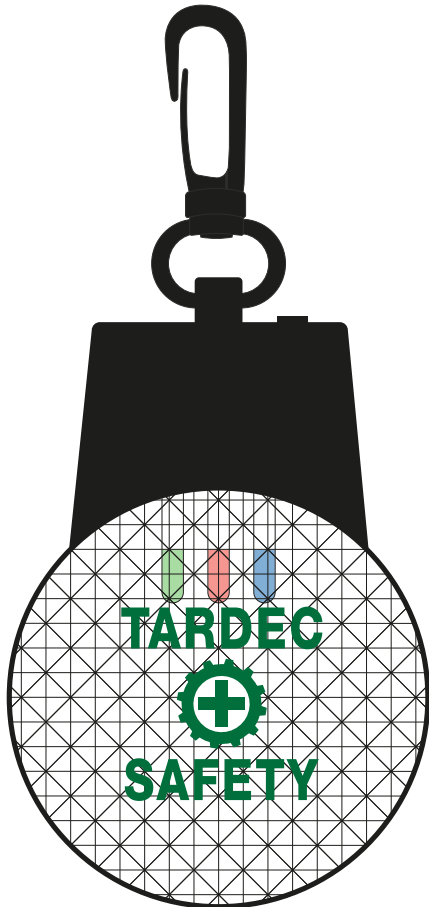

Customer Service E-mail: service@garrettspecialties.com

Order#: 123154

Product: Tri-Safety Light Clip - Clear

Item #: 1008-307154

Imprint Method: Screen Print on the Front of Reflector - Dark Green 349

*****PLEASE VERIFY IF ALL ARTWORK IS CORRECT.*****

Disclaimer: Imprint color is based off our Stock Dark Green (PMS 349 C)

ACTUAL SIZE

Tri-Safety Light Clip
Front

*****IMPORTANT INFORMATION*** (PLEASE READ)**

Please proof carefully for spelling errors, omissions, and layout accuracy. It is your responsibility to correct any errors. Garrett Specialties assumes no responsibility for errors after a proof has been authorized to print. Please note changes or revisions to your proof from your original instructions may cause revision in your ship date. Delays in paper proof approval also may require a change in your schedule ship dates. Occasionally, some fax machines may distort the image. Please pay close attention to numbers.