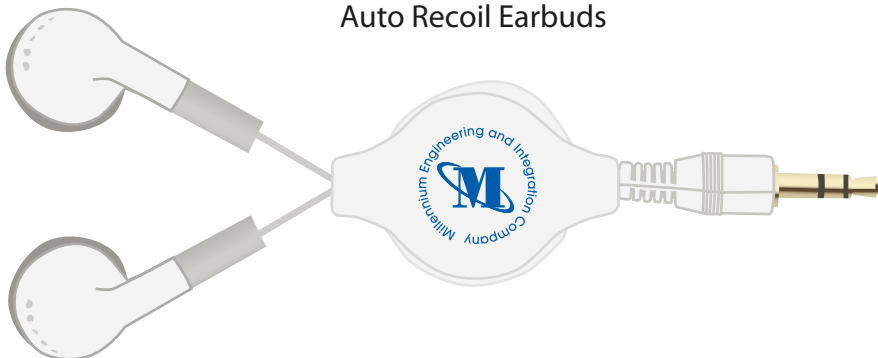

Customer Service E-mail: service@garrettspecialties.com

Order#: 123072

Product: Auto Recoil Earbuds

Item #: 1008-310415

Imprint Method: Screen Print on the Front - Blue 286

Actual Size of Imprint
Dotted Lines Do Not Print
0.625"

Enlarged for Clarity

200%

ACTUAL SIZE

Auto Recoil Earbuds

IMPORTANT INFORMATION (PLEASE READ)

Please proof carefully for spelling errors, omissions, and layout accuracy. It is your responsibility to correct any errors. Garrett Specialties assumes no responsibility for errors after a proof has been authorized to print. Please note changes or revisions to your proof from your original instructions may cause revision in your ship date. Delays in paper proof approval also may require a change in your schedule ship dates. Occasionally, some fax machines may distort the image. Please pay close attention to numbers.