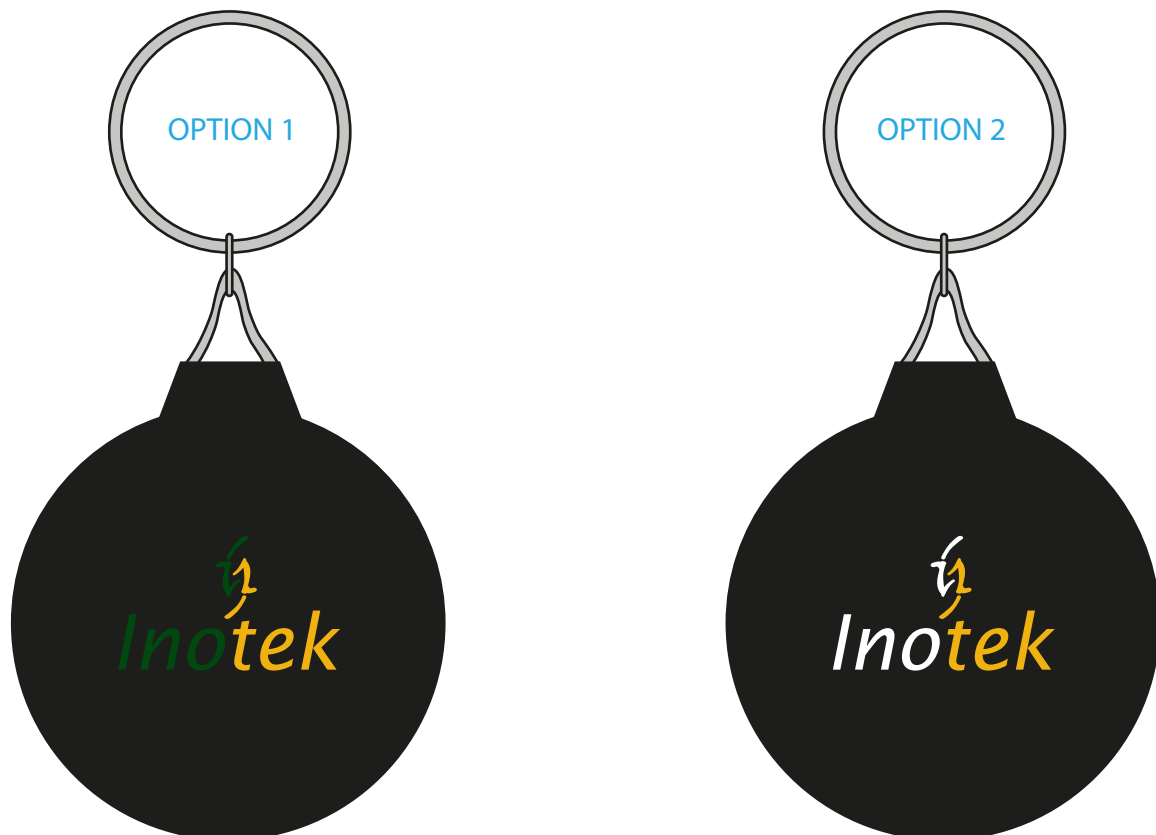

**Order#:** 123030

**Product:** Rubber Microfiber Holder Key Tag - Black

**Item #:** 1206-303812

**Imprint Method:** Screen Print on the One Side

Actual Size - Imprint Actual Size: 1.15" W x 0.70" H

**NOTE: 350 GREEN WILL NOT CONTRAST WELL AGAINST BLACK**