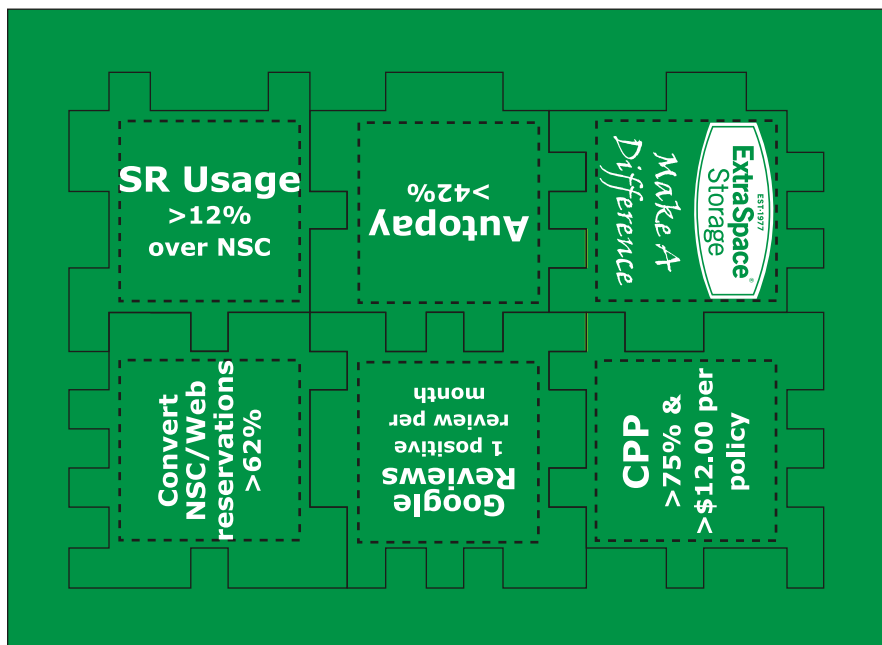

# REVISED 2

**Order#:** 122942

**Product:** Foam Puzzle Cube - Green

**Item #:** 1064-100591

**Imprint Method:** Pad Print on the All Six Sides - White

### Imprint Area

15/16"W x 15/16"H -- Each Puzzle

Dotted Lines Do Not Imprint

NOTE: Very small text inside logo may fill in when printed.