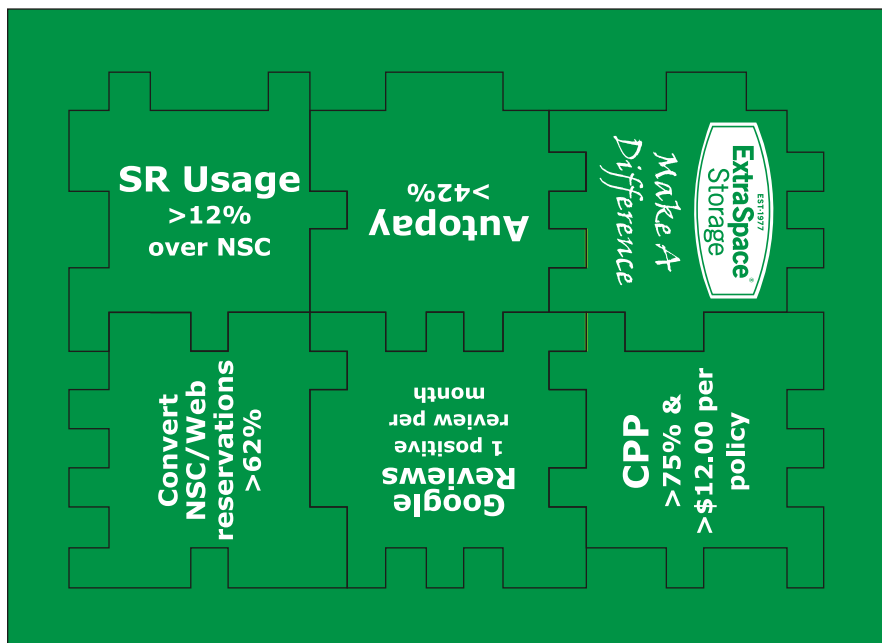

# REVISED 2

**Order#:** 122942

**Product:** Foam Puzzle Cube - Green

**Item #:** 1064-100591

**Imprint Method:** Pad Print on the All Six Sides - White

### Imprint Area

15/16"W x 15/16"H -- Each Puzzle

Dotted Lines Do Not Imprint

NOTE: Very small text inside logo may fill in when printed.