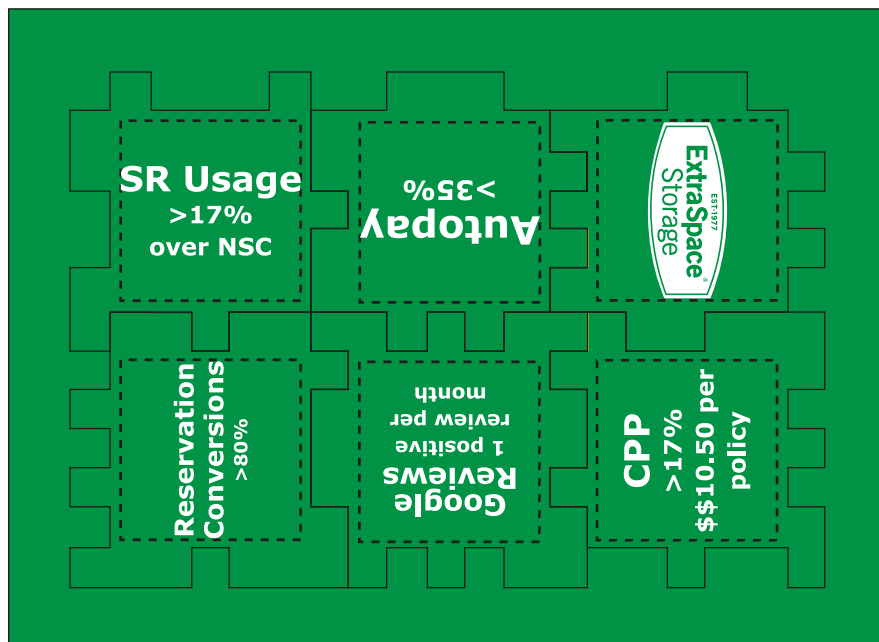

Order#: 122942

Product: Foam Puzzle Cube - Green

Item #: 1064-100591

Imprint Method: Pad Print on the All Six Sides - White

Imprint Area

15/16"W x 15/16"H -- Each Puzzle

Dotted Lines Do Not Imprint

NOTE: Very small text inside logo may fill in when printed.