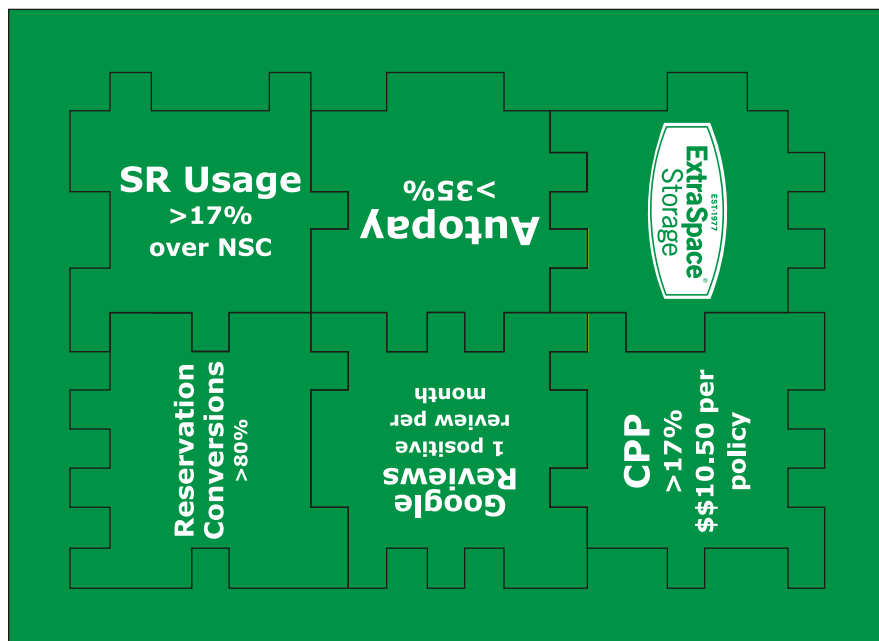

Order#: 122942

Product: Foam Puzzle Cube - Green

Item #: 1064-100591

Imprint Method: Pad Print on the All Six Sides - White

Imprint Area

15/16"W x 15/16"H -- Each Puzzle

Dotted Lines Do Not Imprint

NOTE: Very small text inside logo may fill in when printed.