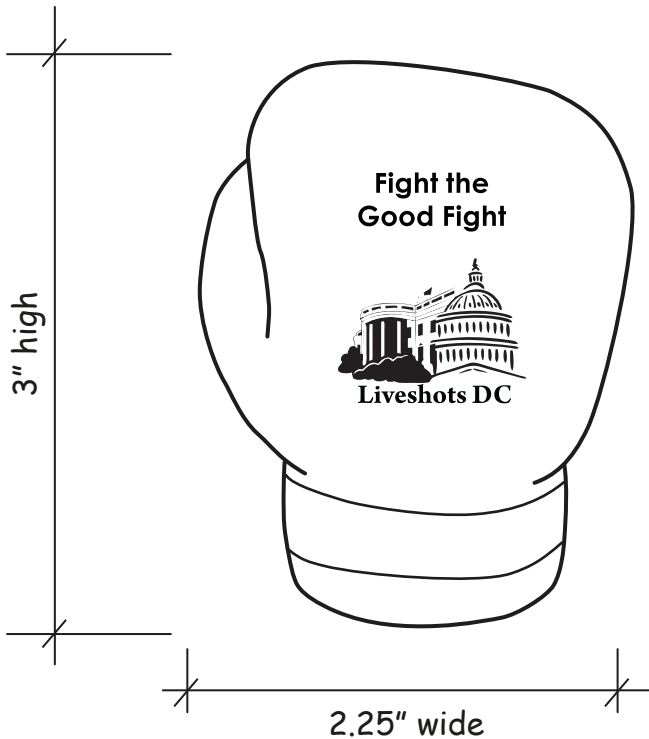

**Order#:** 122940

**Product:** Boxing Glove Stress Reliever

**Item #:** 1364-307616

**Imprint Method:** Pad Print on the Back of Glove - Black & White

**IMPRINT WHITE**

**IMPRINT BLACK**

**Fight the  
Good Fight**