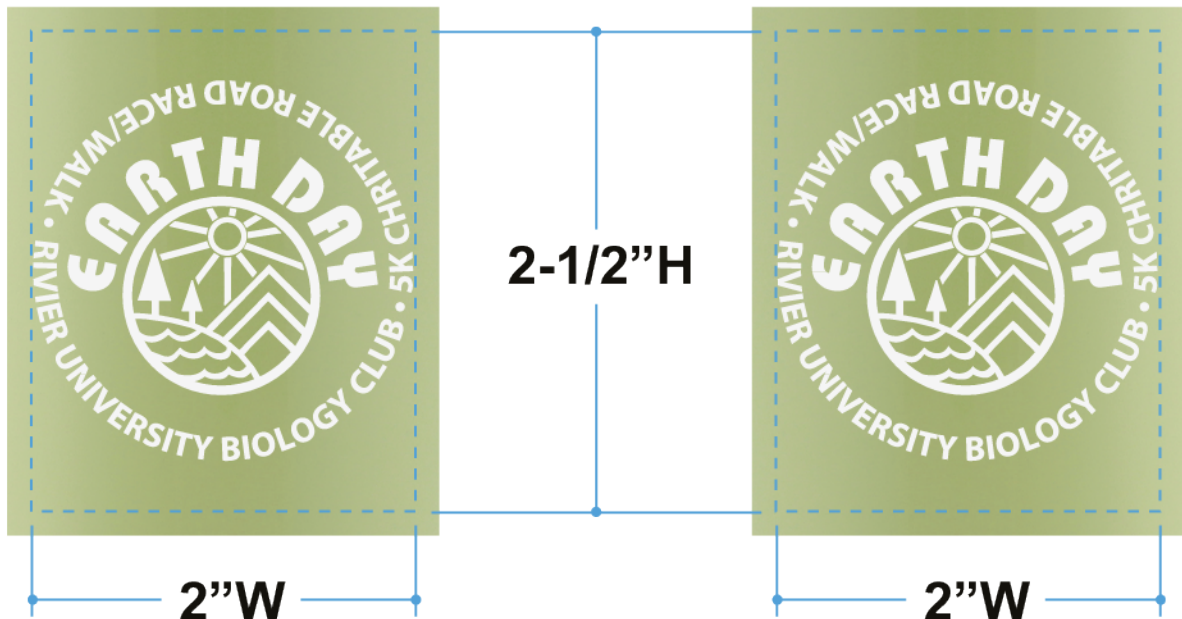

Customer Service E-mail: service@garrettspecialties.com

Order#: 122807

Product: Bio Ad Trekker Travel Mug - Sage

Item #: 1215-301467

Imprint Method: Screen Print on the Each Side - White

**Shown at 25%
of actual size**

Left Hand Side

Right Hand Side

*****IMPORTANT INFORMATION*** (PLEASE READ)**

Please proof carefully for spelling errors, omissions, and layout accuracy. It is your responsibility to correct any errors. Garrett Specialties assumes no responsibility for errors after a proof has been authorized to print. Please note changes or revisions to your proof from your original instructions may cause revision in your ship date. Delays in paper proof approval also may require a change in your schedule ship dates. Occasionally, some fax machines may distort the image. Please pay close attention to numbers.