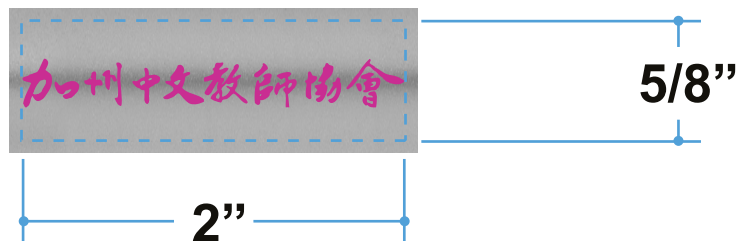

Customer Service E-mail: service@garrettspecialties.com

Order#: 122751

Product: Nut-N-Bolt Pen

Item #: 1215-105693

Imprint Method: Screen Printed on the Barrel - Hot Pink PMS 240

*****IMPORTANT INFORMATION*** (PLEASE READ)**