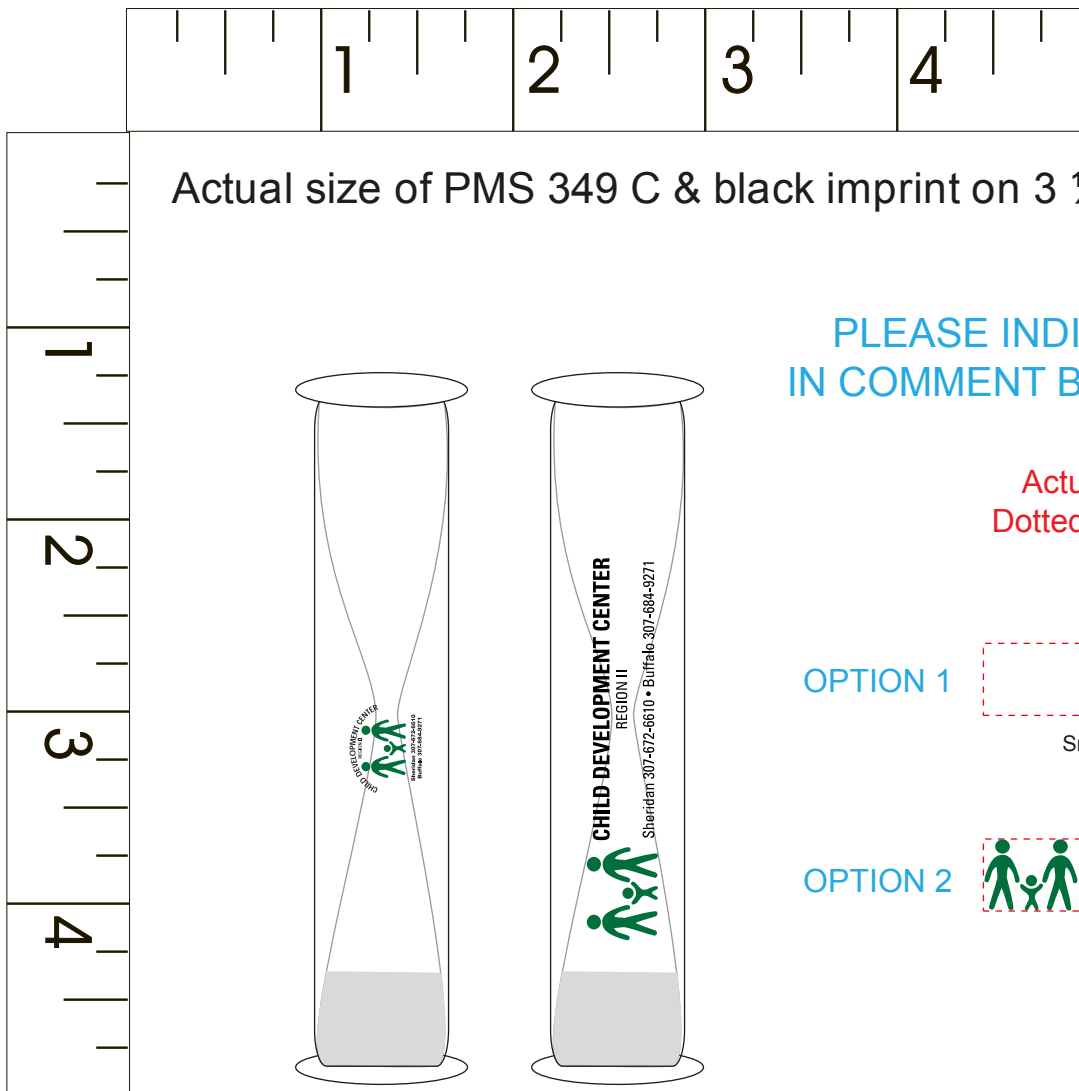

Customer Service E-mail: service@garrettspecialties.com

Order#: 122774

Product: Assorted Sand Timers

Item #: 1280-301075

Imprint Method: Pad Print on the Barrel - Black & Dark Green 349

Actual size of PMS 349 C & black imprint on 3 1/2" Assorted Sand Timer.

PLEASE INDICATE OPTION 1 OR 2
IN COMMENT BOX WHEN APPROVING.

Actual Size of Imprint
Dotted Lines Do Not Print
2"W x .375"H

OPTION 1

Smallest text will fill in.

OPTION 2

*****IMPORTANT INFORMATION*** (PLEASE READ)**