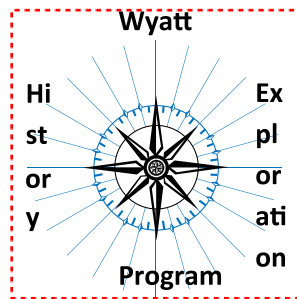

Customer Service E-mail: service@garrettspecialties.com

Order#: 122763

Product: Square Magnet 1-1/2" x 1-1/2"

Item #: 1270-106916

Imprint Method: 4-Color Process on the 3/32" inside cut line

Actual Size of Imprint
Dotted Lines Do Not Print
1.5"sq