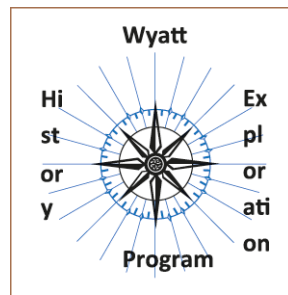

Customer Service E-mail: service@garrettspecialties.com

Order#: 122763

Product: Square Magnet 1-1/2" x 1-1/2"

Item #: 1270-106916

Imprint Method: 4-Color Process on the 3/32" inside cut line

Actual Size of Imprint
Dotted Lines Do Not Print
1.5"sq