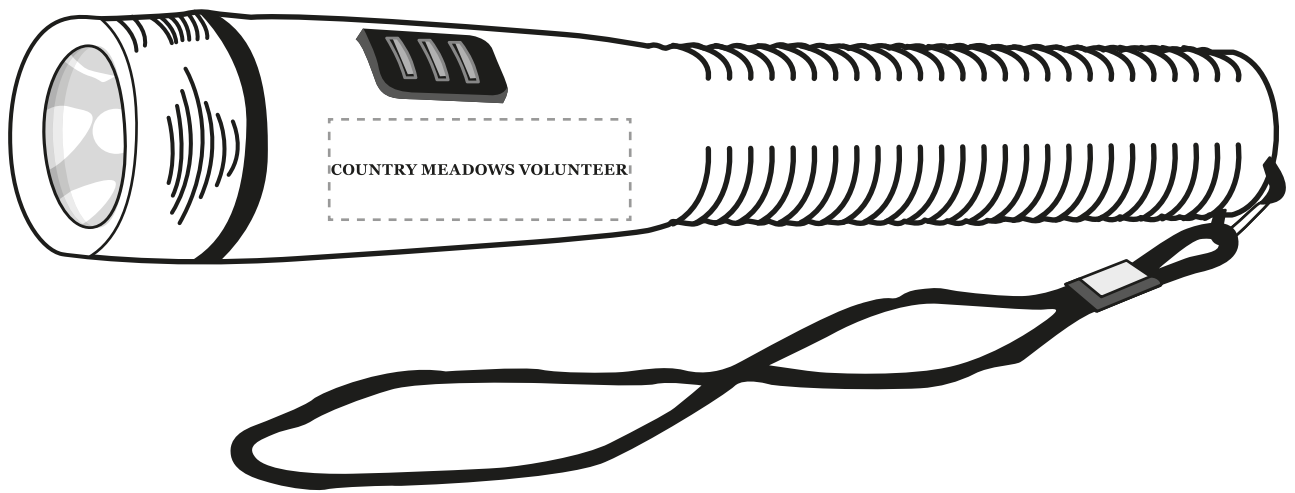

2 Split Rock Drive Suite 11, Cherry Hill, NJ 08003
Telephone: 1-856 424-4818 or 1-800 320-1510
Fax: 1-856 424-5269
Hours of Operation: 9:00 - 5:30 pm Eastern, M - F
Customer Service E-mail: service@garrettspecialties.com

Order#: 122744

Product: Style Light

Item #: 1070-106473

Imprint Method: Pad Print on the Head - Black

Imprint Area :Head: 1.5677 in X 0.5226 in

**PLEASE INDICATE OPTION 1 OR 2
IN COMMENT BOX AREA WHEN APPROVING.**

OPTION 1