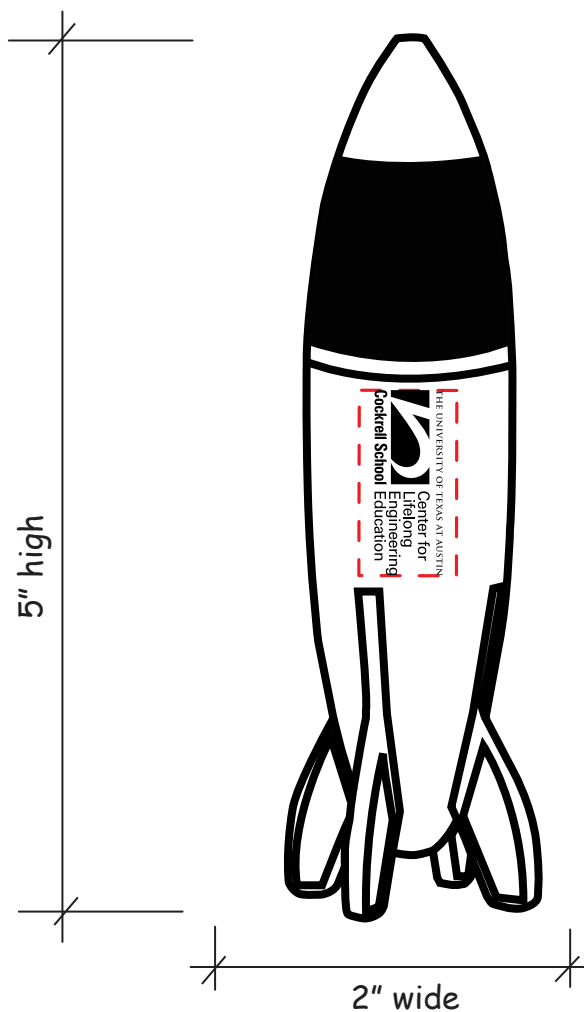

Customer Service E-mail: service@garrettspecialties.com

REVISED

Order#: 122587

Product: 4 Color Rocket Pen - Blue

Item #: 1364-308187

Imprint Method: Screen Print on the Front - White

NOTE:
 SMALL AREAS OF TEXT MAY FILL IN
 WHEN PRINTED.
 "UNIVERSITY OF..." MAY NOT BE LEGIBLE.