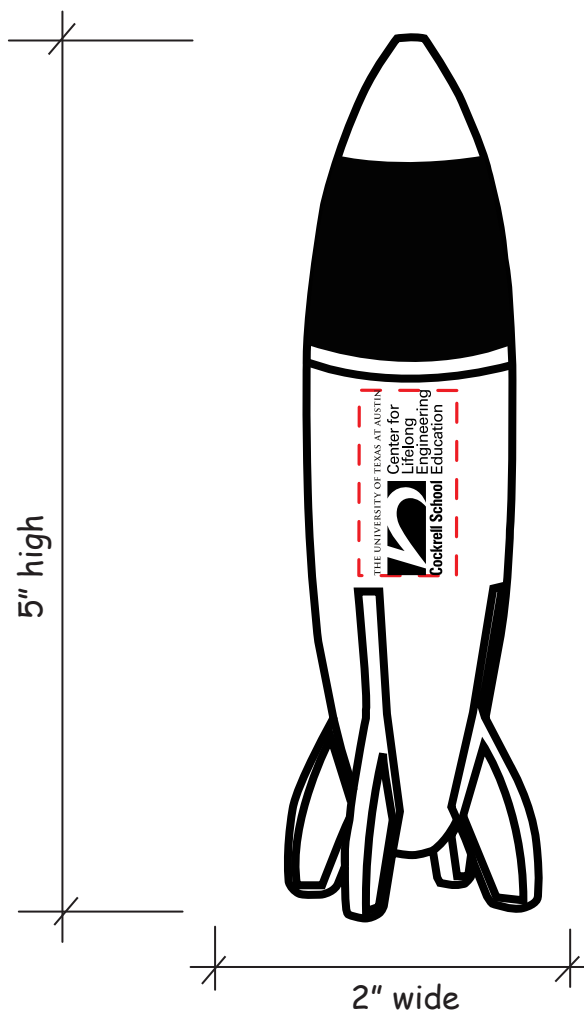

Customer Service E-mail: service@garrettspecialties.com

Order#: 122587

Product: 4 Color Rocket Pen - Blue

Item #: 1364-308187

Imprint Method: Screen Print on the Front - White

NOTE:
 SMALL AREAS OF TEXT MAY FILL IN
 WHEN PRINTED.
 "UNIVERSITY OF..." MAY NOT BE LEGIBLE.