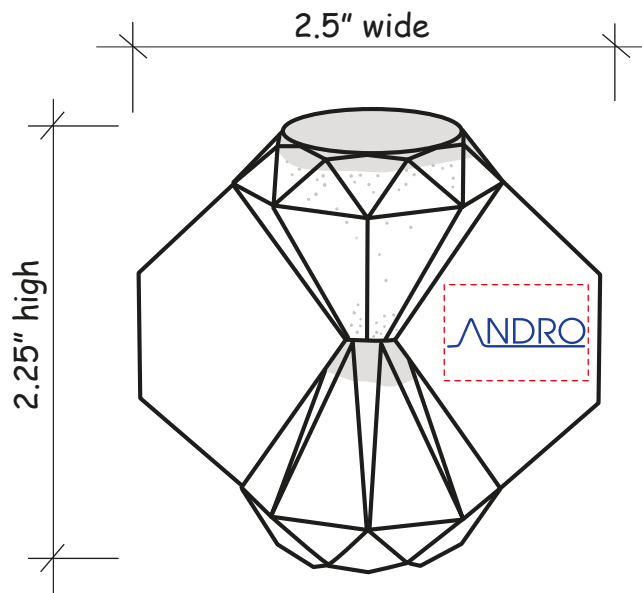

Order#: 122576

Product: Times Up Sand Timer - Blue

Item #: 1364-308179

Imprint Method: Screen Print on the Right Panel - Ultramarine Blue 072

*****IMPORTANT INFORMATION*** (PLEASE READ)**

Please proof carefully for spelling errors, omissions, and layout accuracy. It is your responsibility to correct any errors. Garrett Specialties assumes no responsibility for errors after a proof has been authorized to print. Please note changes or revisions to your proof from your original instructions may cause revision in your ship date. Delays in paper proof approval also may require a change in your schedule ship dates. Occasionally, some fax machines may distort the image. Please pay close attention to numbers.