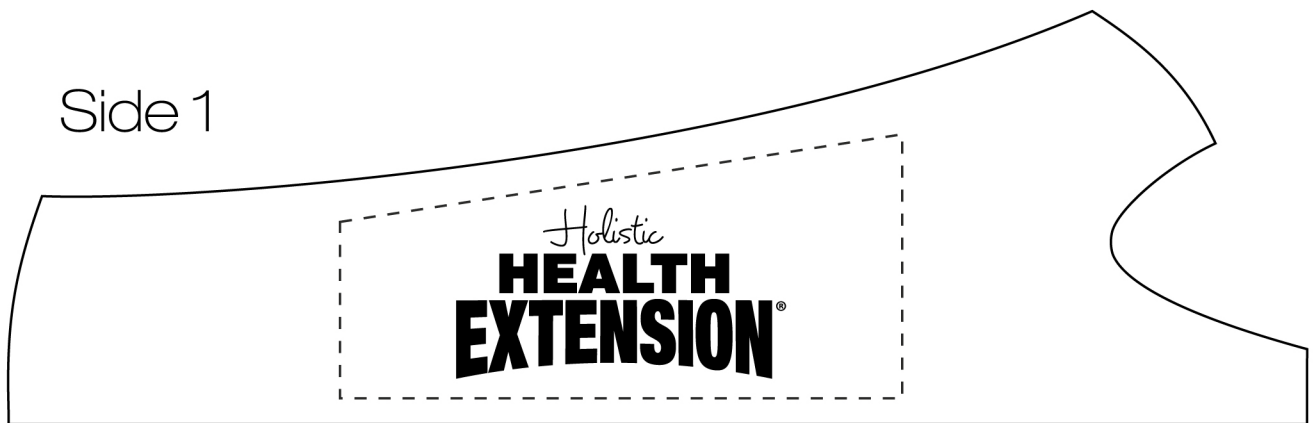

GARRETT SPECIALTIES

a promotional product company

eProof

2 Split Rock Drive Suite 11, Cherry Hill, NJ 08003

Telephone: 1-856 424-4818 or 1-800 320-1510

Fax: 1-856 424-5269

Hours of Operation: 9:00 - 5:30 pm Eastern, M - F

Customer Service E-mail: service@garrettspecialties.com

Order#: 122557

Product: Small Scoop-It Bowl - Black

Item #: 1098-105145

Imprint Method: Pad Print on the Side of Bowl - White

Actual Size of Imprint
Dotted Lines Do Not Print

1" H x 3 1/4" W

Side 1

IMPORTANT INFORMATION (PLEASE READ)

Please proof carefully for spelling errors, omissions, and layout accuracy. It is your responsibility to correct any errors. Garrett Specialties assumes no responsibility for errors after a proof has been authorized to print. Please note changes or revisions to your proof from your original instructions may cause revision in your ship date. Delays in paper proof approval also may require a change in your schedule ship dates. Occasionally, some fax machines may distort the image. Please pay close attention to numbers.

It is imperative that you view your e-proof and submit your approval and/or changes promptly to maintain your anticipated delivery date.

Please keep in mind that this virtual proof is not a printed sample of your artwork on our product. The size and placement of the artwork may vary from this proof when actually printed on the product. Carefully review the attached proof for verification of copy & layout.