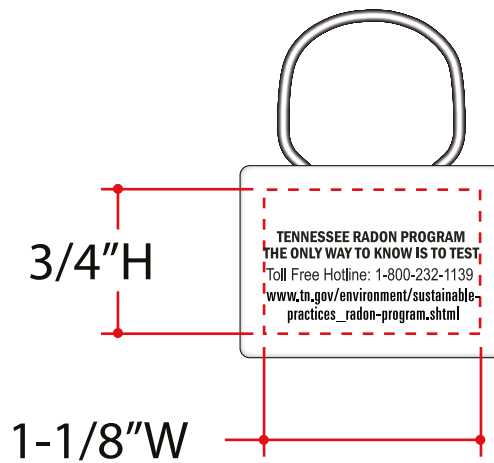

Customer Service E-mail: service@garrettspecialties.com

Order#: 122535

Product: Rectangular Corn Showring

Item #: 1215-301463

Imprint Method: Screen Print on the Each Side - White

NOTE:
Small areas in text may not be legible.