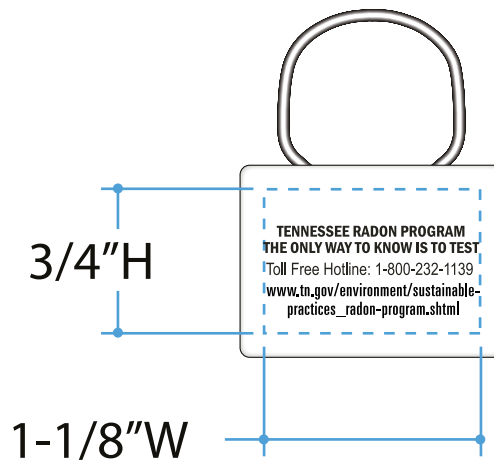

Customer Service E-mail: service@garrettspecialties.com

Order#: 122535

Product: Rectangular Corn Showring

Item #: 1215-301463

Imprint Method: Screen Print on the Each Side - White

NOTE:
Small areas in text may not be legible.