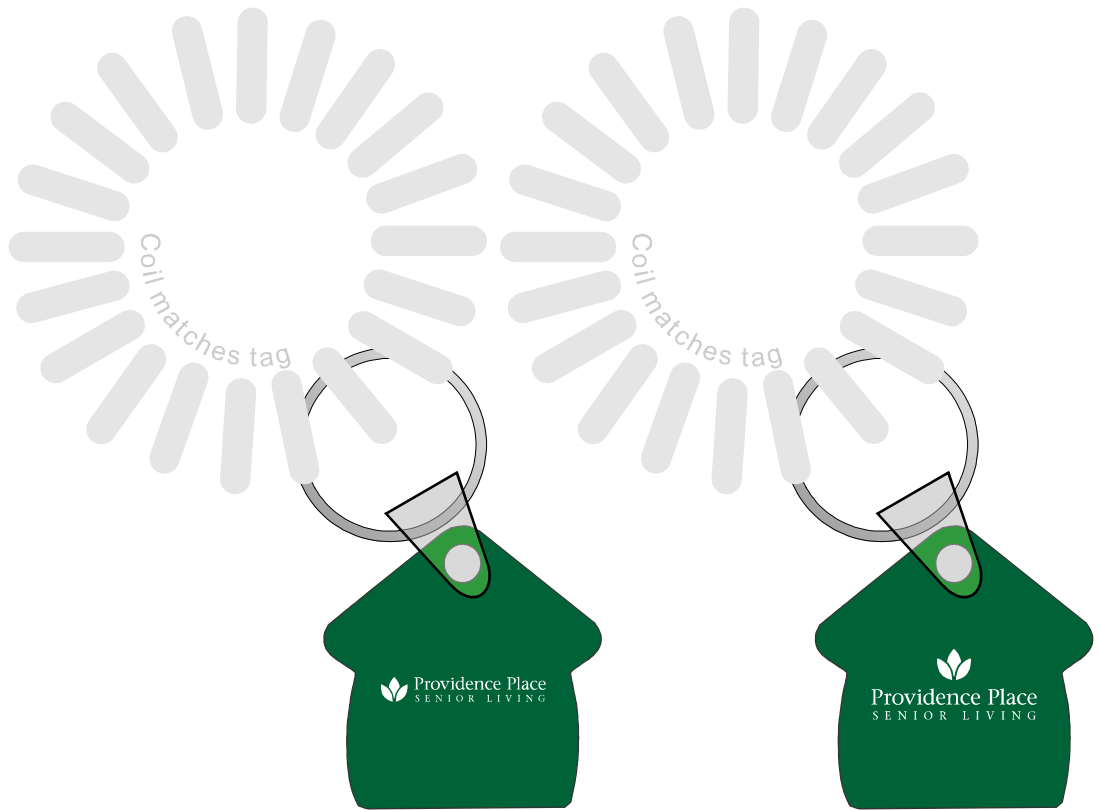

Customer Service E-mail: service@garrettspecialties.com

Order#: 122446

Product: House Spiral Wrist Coil Key Tag - Forest Green

Item #: 1268-106397

Imprint Method: Pad Print on the House - White

PLEASE INDICATE OPTION 1 OR 2
IN COMMENT BOX AREA WHEN APPROVING.

Actual Size of Imprint
Dotted Lines Do Not Print
0.875" x 0.875"

OPTION 1

OPTION 2

NOTE:
Some areas in
art may fill in.

Option 1

Option 2

*****IMPORTANT INFORMATION*** (PLEASE READ)**

Please proof carefully for spelling errors, omissions, and layout accuracy. It is your responsibility to correct any errors. Garrett Specialties assumes no responsibility for errors after a proof has been authorized to print. Please note changes or revisions to your proof from your original instructions may cause revision in your ship date. Delays in paper proof approval also may require a change in your schedule ship dates. Occasionally, some fax machines may distort the image. Please pay close attention to numbers.