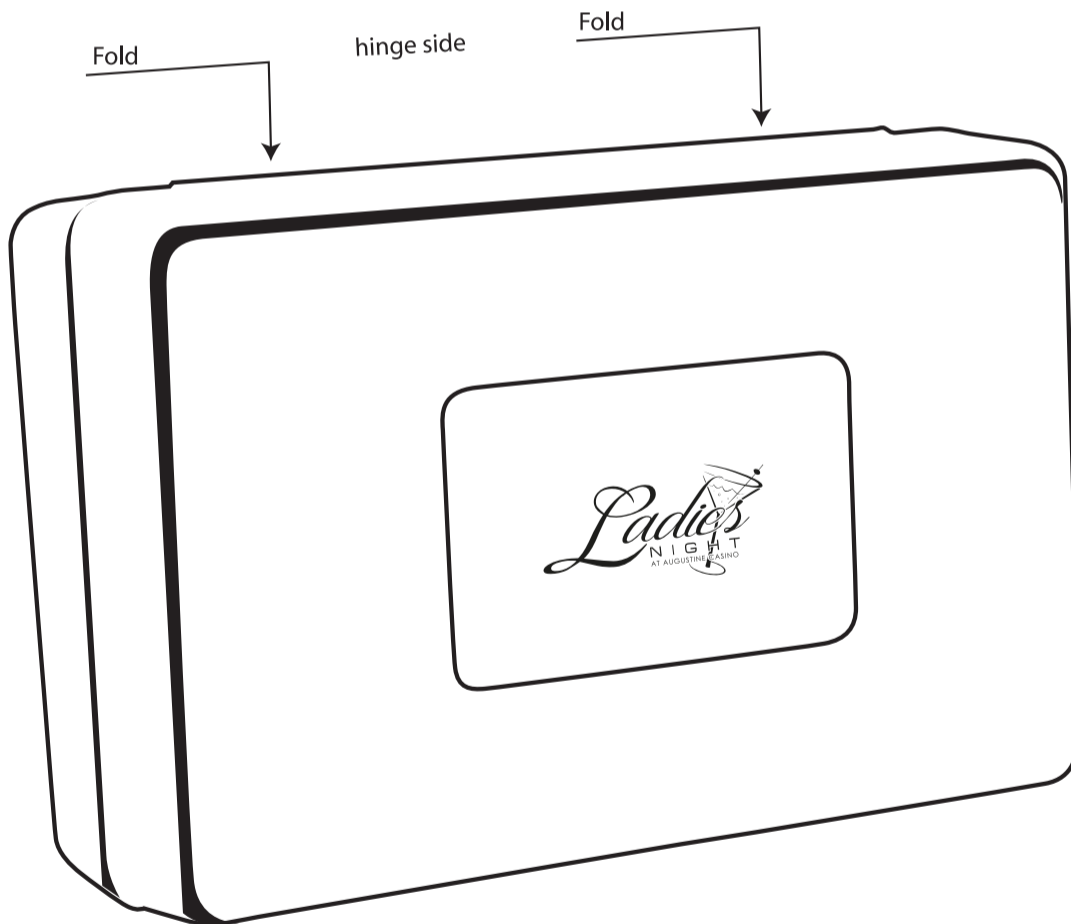

GARRETT SPECIALTIES

a promotional product company

eProof

2 Split Rock Drive Suite 11, Cherry Hill, NJ 08003
Telephone: 1-856 424-4818 or 1-800 320-1510
Fax: 1-856 424-5269
Hours of Operation: 9:00 - 5:30 pm Eastern, M - F
Customer Service E-mail: service@garrettspecialties.com

REVISED

Order#: 122378

Product: 26 Piece Pink Tool Set

Item #: 1312-300816

Imprint Method: Pad Print on the Top - Black

Actual Size of Imprint
Dotted Lines Do Not Print
1.5" W x 1.125" H

NOTE:
Small text may
not be legible.

Artwork is set to maximum size within the imprint area and can not get any larger.

IMPORTANT INFORMATION (PLEASE READ)

Please proof carefully for spelling errors, omissions, and layout accuracy. It is your responsibility to correct any errors. Garrett Specialties assumes no responsibility for errors after a proof has been authorized to print. Please note changes or revisions to your proof from your original instructions may cause revision in your ship date. Delays in paper proof approval also may require a change in your schedule ship dates. Occasionally, some fax machines may distort the image. Please pay close attention to numbers.

It is imperative that you view your e-proof and submit your approval and/or changes promptly to maintain your anticipated delivery date.

Please keep in mind that this virtual proof is not a printed sample of your artwork on our product. The size and placement of the artwork may vary from this proof when actually printed on the product. Carefully review the attached proof for verification of copy & layout.

Due to inherent technical differences in color monitors, the imprint colors and product colors depicted in the attached proof will not resemble those in the final product. We make every effort to match requested custom colors, but cannot guarantee a 100% exact match. Imprints are applied using pad or screen inks. These inks are hand mixed as close as possible to the requested color but may vary 2 to 4 shades. For this reason an exact PMS match cannot be guaranteed.

Your order is ON HOLD until we receive an approval from you in reference to your artwork.