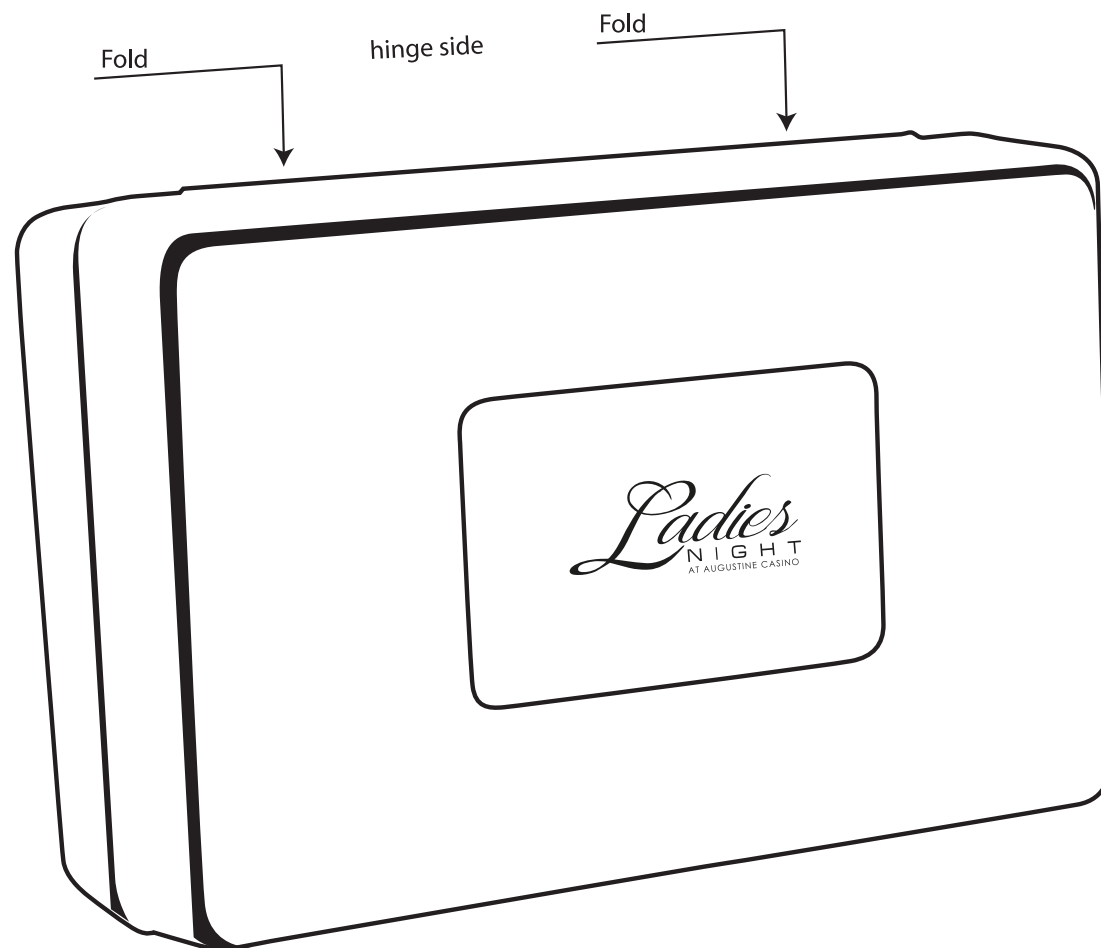

Order#: 122378
Product: 26 Piece Pink Tool Set
Item #: 1312-300816
Imprint Method: Pad Print on the Top - Black

**PLEASE INDICATE OPTION 1 OR 2
 IN COMMENT BOX AREA WHEN APPROVING.**

OPTION 1

NOTE:
 Small text may
 not be legible.

Actual Size of Imprint
 Dotted Lines Do Not Print
 1.5" W x 1.125" H

OPTION 2

NOTE:
 Small text enlarged.
 Back art removed.

*****IMPORTANT INFORMATION*** (PLEASE READ)**

Please proof carefully for spelling errors, omissions, and layout accuracy. It is your responsibility to correct any errors. Garrett Specialties assumes no responsibility for errors after a proof has been authorized to print. Please note changes or revisions to your proof from your original instructions may cause revision in your ship date. Delays in paper proof approval also may require a change in your schedule ship dates. Occasionally, some fax machines may distort the image. Please pay close attention to numbers.