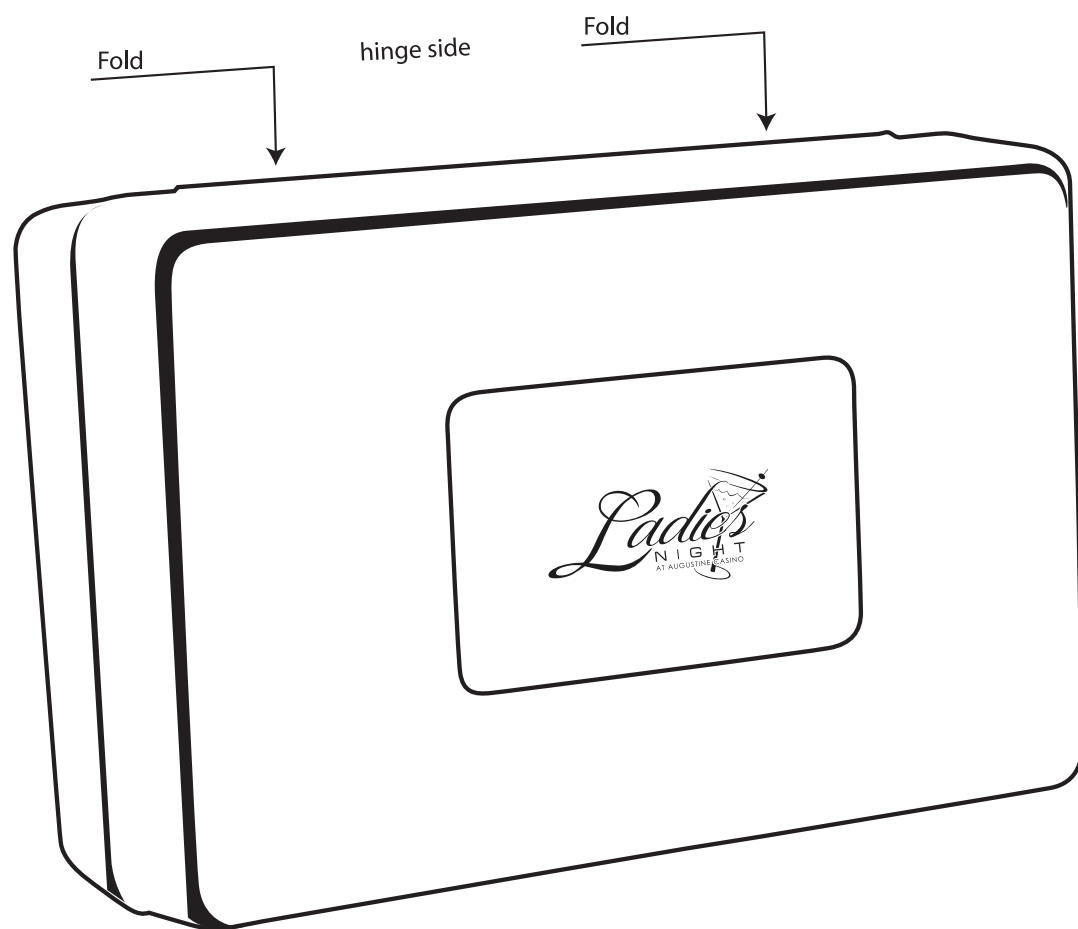

Order#: 122378
Product: 26 Piece Pink Tool Set
Item #: 1312-300816
Imprint Method: Pad Print on the Top - Black

**PLEASE INDICATE OPTION 1 OR 2
 IN COMMENT BOX AREA WHEN APPROVING.**

OPTION 1

NOTE:
 Small text may
 not be legible.

Actual Size of Imprint
 Dotted Lines Do Not Print
 1.5" W x 1.125" H

OPTION 2

NOTE:
 Small text enlarged.
 Back art removed.

*****IMPORTANT INFORMATION*** (PLEASE READ)**

Please proof carefully for spelling errors, omissions, and layout accuracy. It is your responsibility to correct any errors. Garrett Specialties assumes no responsibility for errors after a proof has been authorized to print. Please note changes or revisions to your proof from your original instructions may cause revision in your ship date. Delays in paper proof approval also may require a change in your schedule ship dates. Occasionally, some fax machines may distort the image. Please pay close attention to numbers.