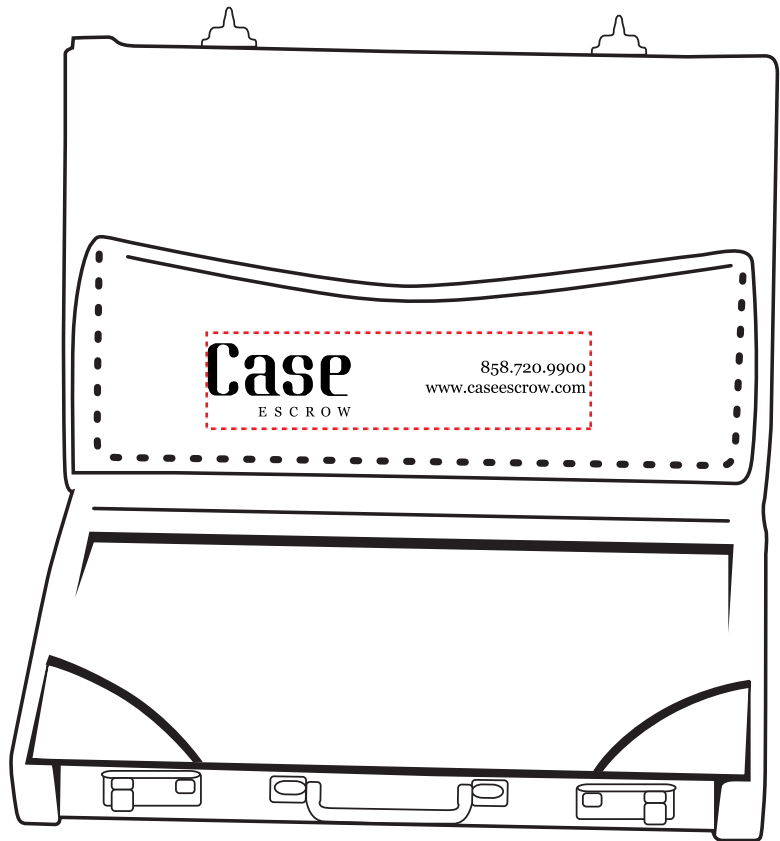

Customer Service E-mail: service@garrettspecialties.com

Order#: 122370

Product: Mini Briefcase Business Card Holder

Item #: 1312-301272

Imprint Method: Pad Print on the Inside - Metallic Gold 872

Actual Size of MAX Imprint
Dotted Lines Do Not Print
2" W x 0.5" H (inside)