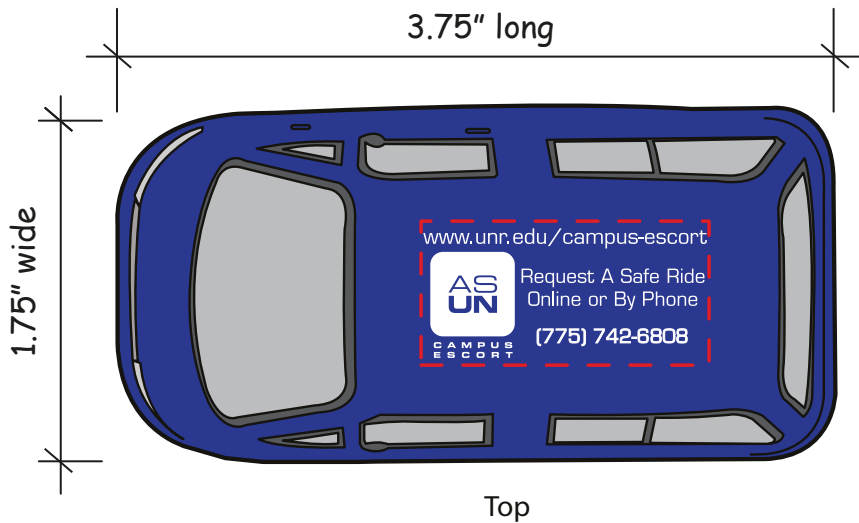

Customer Service E-mail: service@garrettspecialties.com

Order#: 122320

Product: Minivan Stress Reliever

Item #: 1364-308055

Imprint Method: Screen Print on the Roof - White

www.unr.edu/campus-escort

Request A Safe Ride
Online or By Phone