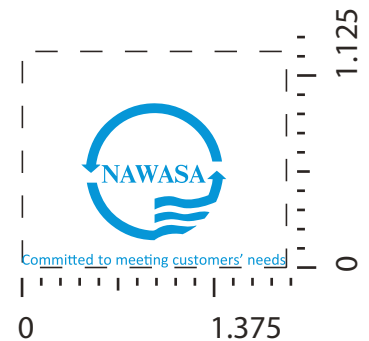

REVISED

Order#: 122287
Product: Calculator Sticky Caddy - Silver
Item #: 1097-300631
Imprint Method: Pad Print on the Right of Display - PMS 2925

White imprint will not show well on this silver product. We suggest black imprint. Please confirm.

"for measurement only logo will be imprinted center position on item (see template layout)"

Artwork shown @ 100% Dotted line is for FPO (FOR POSITION ONLY) to show imprint area

*****IMPORTANT INFORMATION*** (PLEASE READ)**