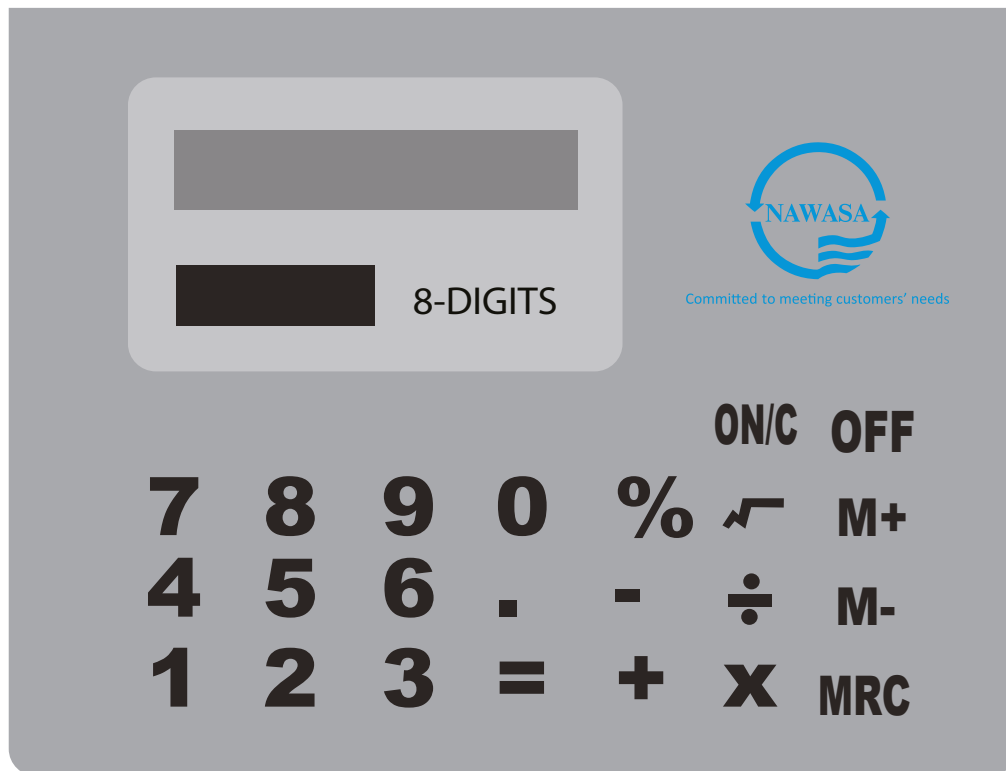

REVISED

Order#: 122287
Product: Calculator Sticky Caddy - Silver
Item #: 1097-300631
Imprint Method: Pad Print on the Right of Display - PMS 2925

White imprint will not show well on this silver product. We suggest black imprint. Please confirm.

"for measurement only logo will be imprinted center position on item (see template layout)"

Artwork shown @ 100% Dotted line is for FPO (FOR POSITION ONLY) to show imprint area

*****IMPORTANT INFORMATION*** (PLEASE READ)**