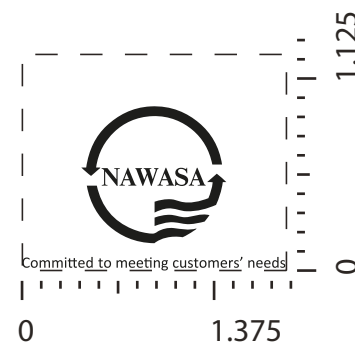

Order#: 122287
Product: Calculator Sticky Caddy - Silver
Item #: 1097-300631
Imprint Method: Pad Print on the Right of Display - BLACK

**White imprint will not show well on this silver product.
 We suggest black imprint. Please confirm.**

**"for measurement only
 logo will be imprinted center position on item
 (see template layout)"**

**Artwork shown @ 100%
 Dotted line is for FPO (FOR POSITION ONLY)
 to show imprint area**

*****IMPORTANT INFORMATION*** (PLEASE READ)**