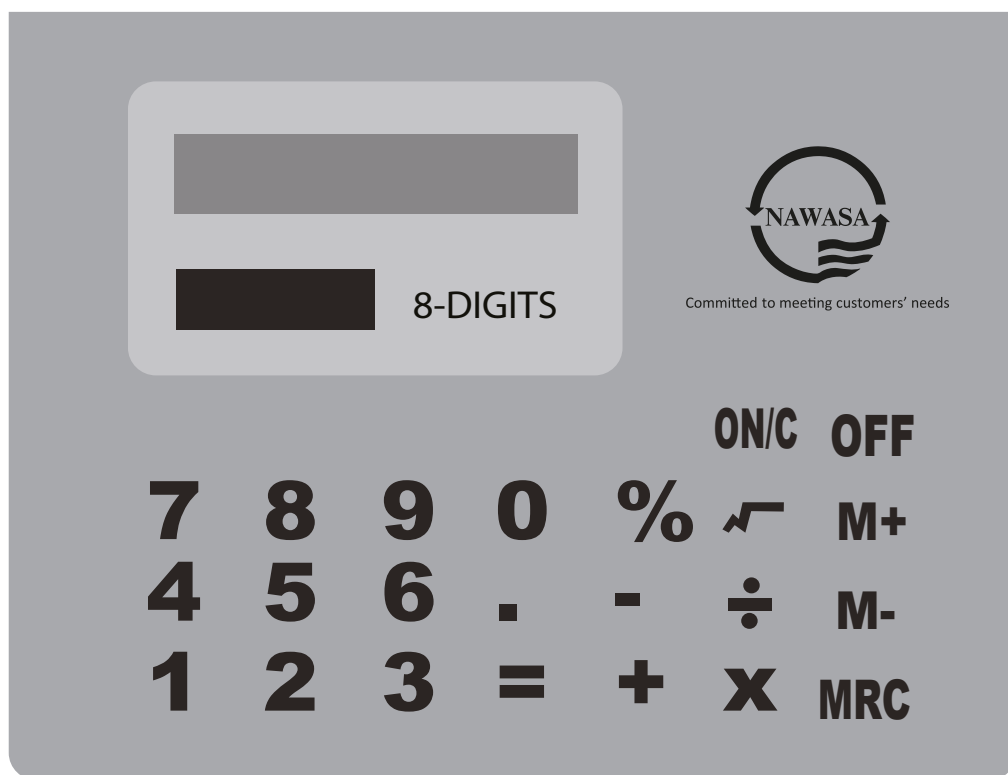

Order#: 122287
Product: Calculator Sticky Caddy - Silver
Item #: 1097-300631
Imprint Method: Pad Print on the Right of Display - BLACK

**White imprint will not show well on this silver product.
 We suggest black imprint. Please confirm.**

**"for measurement only
 logo will be imprinted center position on item
 (see template layout)"**

**Artwork shown @ 100%
 Dotted line is for FPO (FOR POSITION ONLY)
 to show imprint area**

*****IMPORTANT INFORMATION*** (PLEASE READ)**