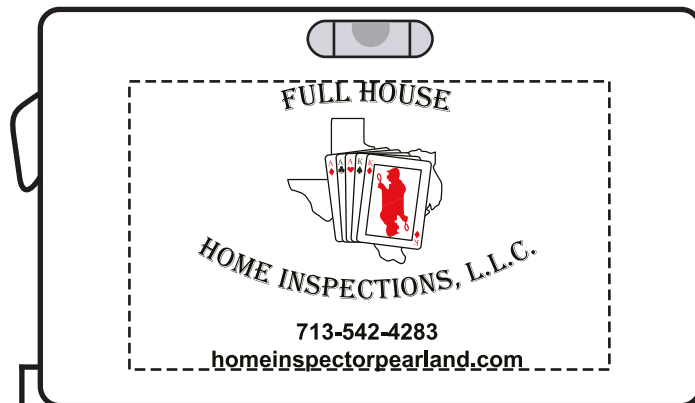

Customer Service E-mail: service@garrettspecialties.com

Order#: 122195

Product: Combination Level and Tape Measure

Item #: 1056-100301

Imprint Method: Pad print on the On Front - Black & Red 186

Actual Size of Imprint
Dotted Lines Do Not Print

2-1/2" x 1-1/2"

SIDE 1

THE CARD DETAILS ARE WAY TOO SMALL AND WILL FILL IN OR DROP OUT. PLEASE ADVISE.

*****IMPORTANT INFORMATION*** (PLEASE READ)**

Please proof carefully for spelling errors, omissions, and layout accuracy. It is your responsibility to correct any errors. Garrett Specialties assumes no responsibility for errors after a proof has been authorized to print. Please note changes or revisions to your proof from your original instructions may cause revision in your ship date. Delays in paper proof approval also may require a change in your schedule ship dates. Occasionally, some fax machines may distort the image. Please pay close attention to numbers.