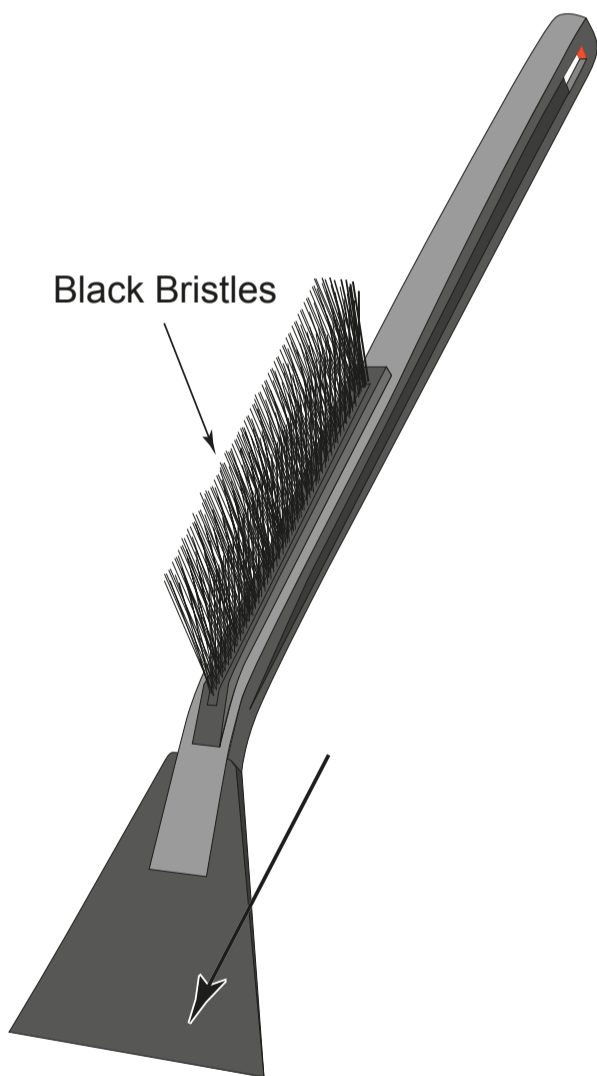

Order#: 122149

Product: Deluxe Ice Scraper Snowbrush - Recycled - Blade: Black, Handle: Eco Dark Green

Item #: 1116-303206

Imprint Method: Screen Print on the Blade - Orange 021

*******PLEASE NOTE*******
DETAILS IN ART WILL FILL IN.
ORANGE IMPRINT COLOR IS NOT
RECOMMENDED ON BLACK.
WHITE IS SUGGESTED.

Template Shown at 100%
 Border Does Not Print
 Product Size: 21 1/2" handle 4" x 1/4"
 Imprint Area: 1 1/8"H x 3" W to 2 1/2" W

NOTE: Artwork was sized to fit our
 imprint area. Industry standard allows
 1/16" movement in any direction

**** PROOF CAREFULLY ****
 Please check all spelling, logos and art
 placement. *We are not responsible*
for proofs approved with errors.
Colors are approximate and will vary.

ART NOTES:

****REQUESTED PROOF****
 * RECYCLE SYMBOL ADDED.
 THIN LINE AROUND THE ART MADE
 THICKER TO REDUCE FILL IN
 SMALL DETAILS IN "GRIM REAPER" WILL FILL IN
 & NOT PRINT LEGIBLE.