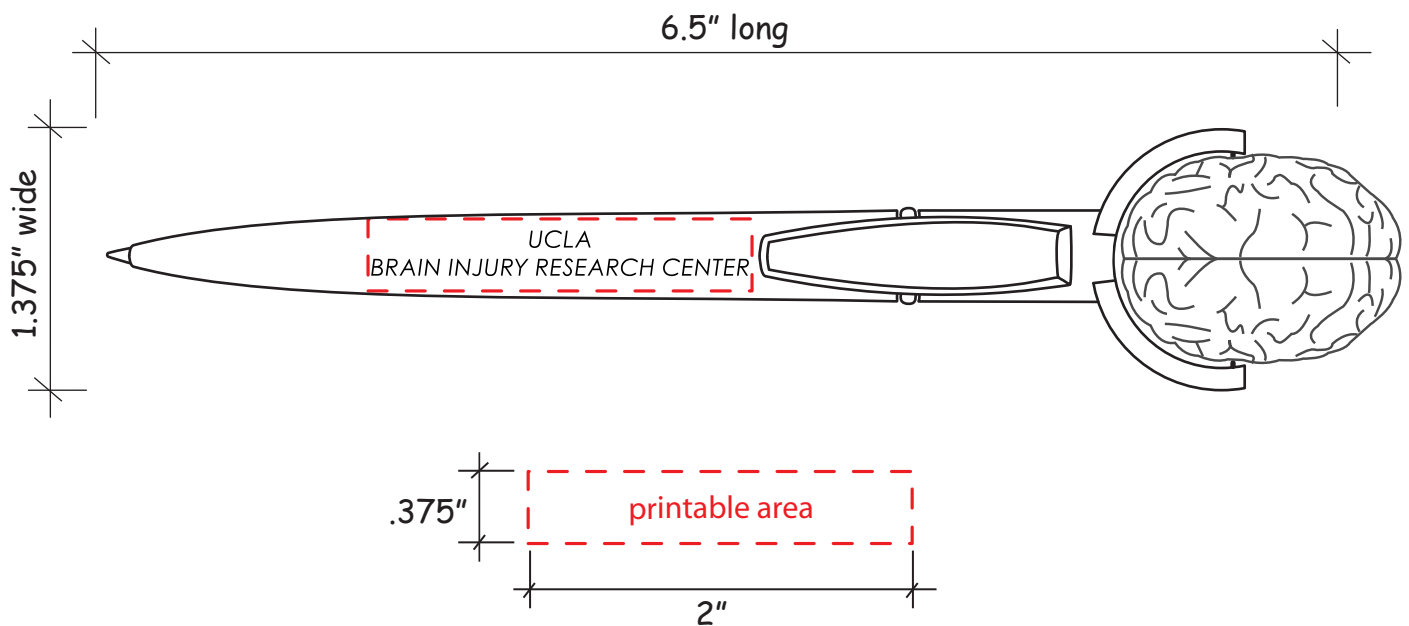

Customer Service E-mail: service@garrettspecialties.com

Order#: 122140

Product: Stressball Pen - Brain Squeezie Top Pen

Item #: 1364-307836

Imprint Method: Screen Print on the Barrel - Reflex Blue

*****IMPORTANT INFORMATION*** (PLEASE READ)**