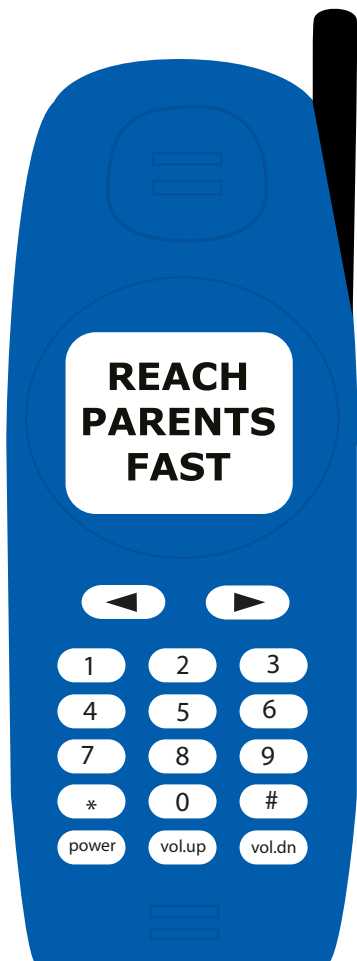

Order#: 122137

Product: Cell Phone Stress Ball - Blue

Item #: 1008-100914

Imprint Method: Pad Print on the Front & Back Side - Black / White

**200%
REACH
PARENTS
FAST
ACTUAL SIZE**

Imprint Area
1" x 3/4" screen